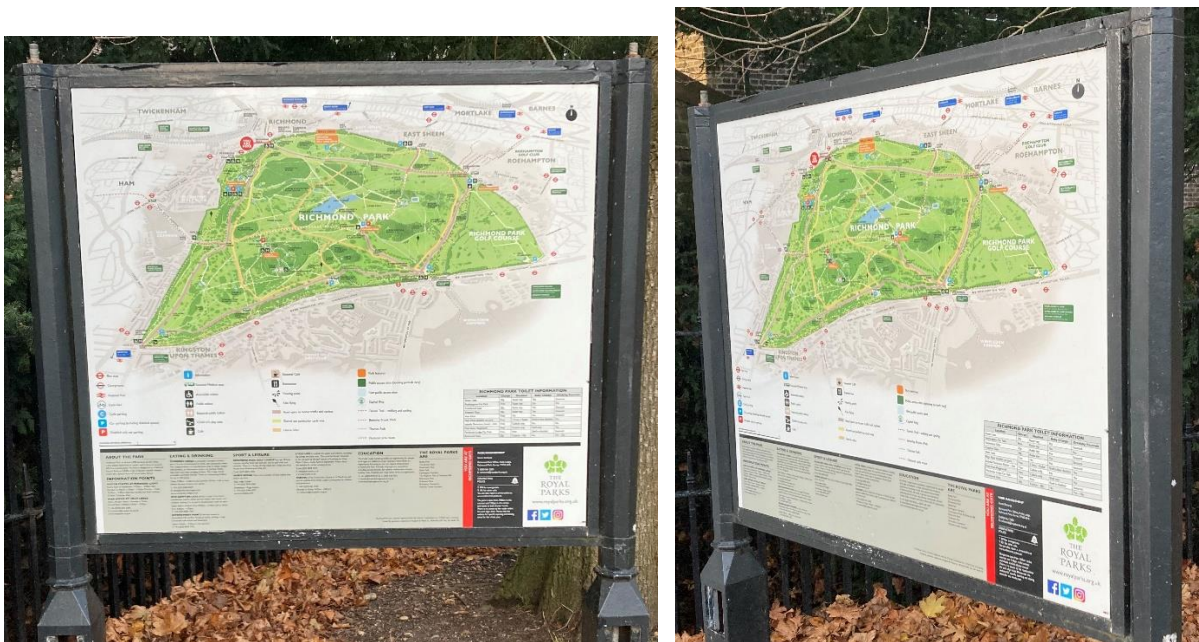

### A1 – photographs.

Examples of map boards and noticeboards in Richmond Park and Kensington Gardens:

Examples of outside noticeboards in Richmond Park (usually as part of a double-sided dual map and noticeboard):

Example of a map board without glass frontage in Richmond Park:

Examples of wear-and-tear to the boards:

Peeling paint

Damage caused by taping notices to the backing board

Damaged seal

## A2 – Richmond Park:

- i) The various Richmond Park map boards and noticeboards contain glass-fronted cabinets in four sizes:

CABINET SIZE (mm)	TYPE OF BOARD	AMOUNT
1585 x 1082 x 60	Map board (single-sided)	6
1585 x 1082 x 113	Dual map & noticeboard (double-sided)	6
835 x 1082 x 60	Noticeboard (single-sided)	8

A3 – Kensington Gardens:

- i) The Kensington Gardens map boards and noticeboards contain glass-fronted cabinets in 9 sizes (measured to the external edges of the cabinet):

<b>CABINET SIZE (mm)</b>	<b>TYPE OF BOARD</b>	<b>AMOUNT</b>
590 x 1065 x 60	Noticeboard – one poster (single-sided)	2
650 x 1100 x 60	Noticeboard – one poster (single-sided)	1
750 x 1100 x 60	Noticeboard (single-sided)	1
840 x 1090 x 113	Noticeboard (double-sided)	10
1250 x 1070 x 60	Noticeboard (single-sided)	6
1250 x 1090 x 113	Dual map & noticeboard (double-sided)	2
1590 x 1090 x 113	Dual map & noticeboard (double-sided)	12
1595 x 1090 x 113	Dual map & noticeboard (double-sided)	1
1610 x 1055 x 60	Map board (single-sided)	1