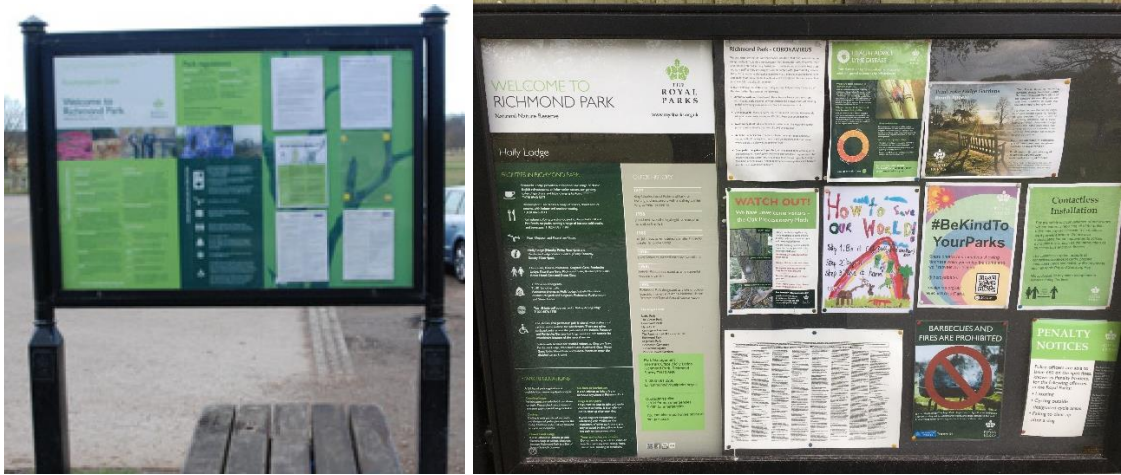

### A1 – photographs.

Examples of map boards and noticeboards in Richmond Park and Kensington Gardens:

Examples of outside noticeboards in Richmond Park (usually as part of a double-sided dual map and noticeboard):

Example of a map board without glass frontage in Richmond Park:

Examples of wear-and-tear to the boards:

Peeling paint

Damage caused by taping notices to the backing board

Damaged seal

## A2 – Richmond Park:

- i) The various Richmond Park map boards and noticeboards contain glass-fronted cabinets in four sizes:

CABINET SIZE (mm)	TYPE OF BOARD	AMOUNT
1585 x 1082 x 60	Map board (single-sided)	6
1585 x 1082 x 113	Dual map & noticeboard (double-sided)	6
835 x 1082 x 60	Noticeboard (single-sided)	8

A3 – Kensington Gardens:

- i) The Kensington Gardens map boards and noticeboards contain glass-fronted cabinets in 9 sizes (measured to the external edges of the cabinet):

<b>CABINET SIZE (mm)</b>	<b>TYPE OF BOARD</b>	<b>AMOUNT</b>
590 x 1065 x 60	Noticeboard – one poster (single-sided)	2
650 x 1100 x 60	Noticeboard – one poster (single-sided)	1
750 x 1100 x 60	Noticeboard (single-sided)	1
840 x 1090 x 113	Noticeboard (double-sided)	10
1250 x 1070 x 60	Noticeboard (single-sided)	6
1250 x 1090 x 113	Dual map & noticeboard (double-sided)	2
1590 x 1090 x 113	Dual map & noticeboard (double-sided)	12
1595 x 1090 x 113	Dual map & noticeboard (double-sided)	1
1610 x 1055 x 60	Map board (single-sided)	1