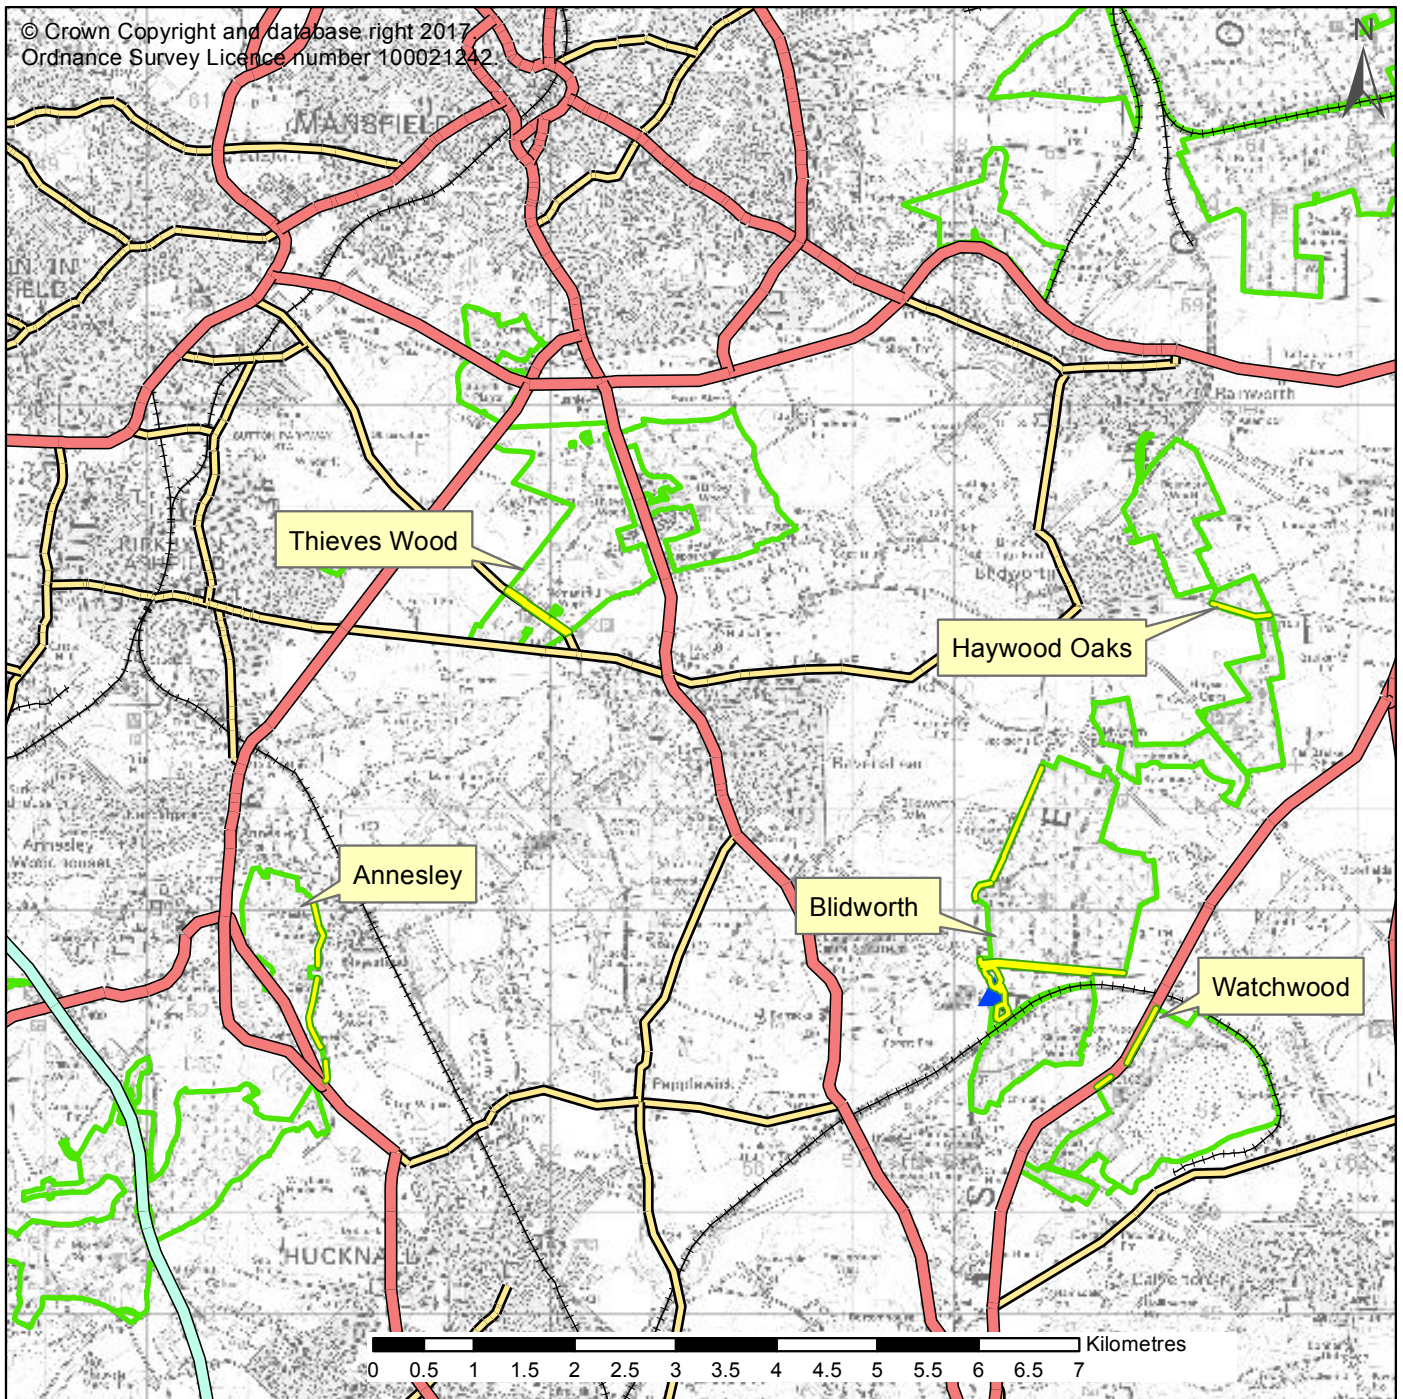

© Crown Copyright and database right 2017
 Ordnance Survey Licence number 100021242

Forestry Commission

Location Map

A4 Scale:
1:75,000

Forest District: Central England
 Forest Name: Blidworth, Thieves, Watchwood,
 Haywood Oaks, Annesley
 Contract Name: Sherwood South Beat
 Contract No:
 Contract Type: Other FM Operation
 Prepared By -
 Date Prepared -

Contact No:

- | | | | |
|-------------------------------------------------------------------------------------|----------------|---------------------------------------------------------------------------------------|-----------------|
|  | Access Point |  | Minor Road |
|  | Contract Line |  | Railway |
|  | Motorway |  | Management Area |
|  | Main Road |  | Contract Buffer |
|  | Secondary Road | | |

COLOUR MAPS MUST NOT BE PHOTOCOPIED IN BLACK & WHITE