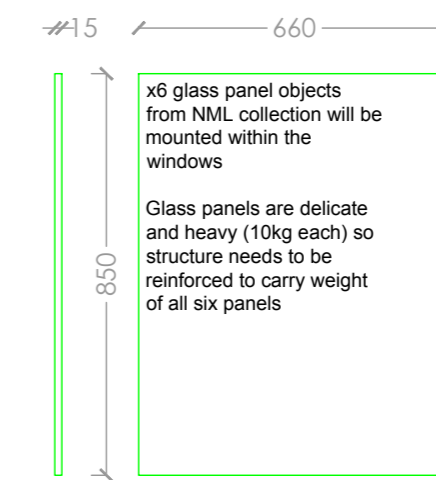

Wall of trunks built onto  
NML - 32

Wall structure made to look like stacked traveling trunks, (see reference image)  
Flat side of trunks to be projected onto using projection mapping technology  
Projected face colour to be determined  
See visual -

Reference images for trunk style

Revision	Details	Name and Date
Address / Scheme Merseyside Maritime Museum		
Title Sea Galleries Liners and Leisure		
Floor 2		
Drawing Number <b>NML - 33 /wall</b>		Revision
Scale A2 1:20	Date 20.07.19	Drawn VS
<b>NATIONAL MUSEUMS LIVERPOOL</b> <small>national museums liverpool 127 dale street liverpool L2 2JH</small>		

Dimmable LED Lighting mounted along the top of the vitrine. Accessed via a hatch on the top of the vitrine

Revision	Details	Name and Date
Address / Scheme Merseyside Maritime Museum		
Title Sea Galleries Liners and Leisure		
Floor 2		
Drawing Number <b>NML - 34 / Vitrine</b>		Revision
Scale <b>A2</b>	Date 09.05.19	Drawn VS
<b>NATIONAL MUSEUMS LIVERPOOL</b>		
national museums liverpool 127 dale street liverpool L2 2JH		