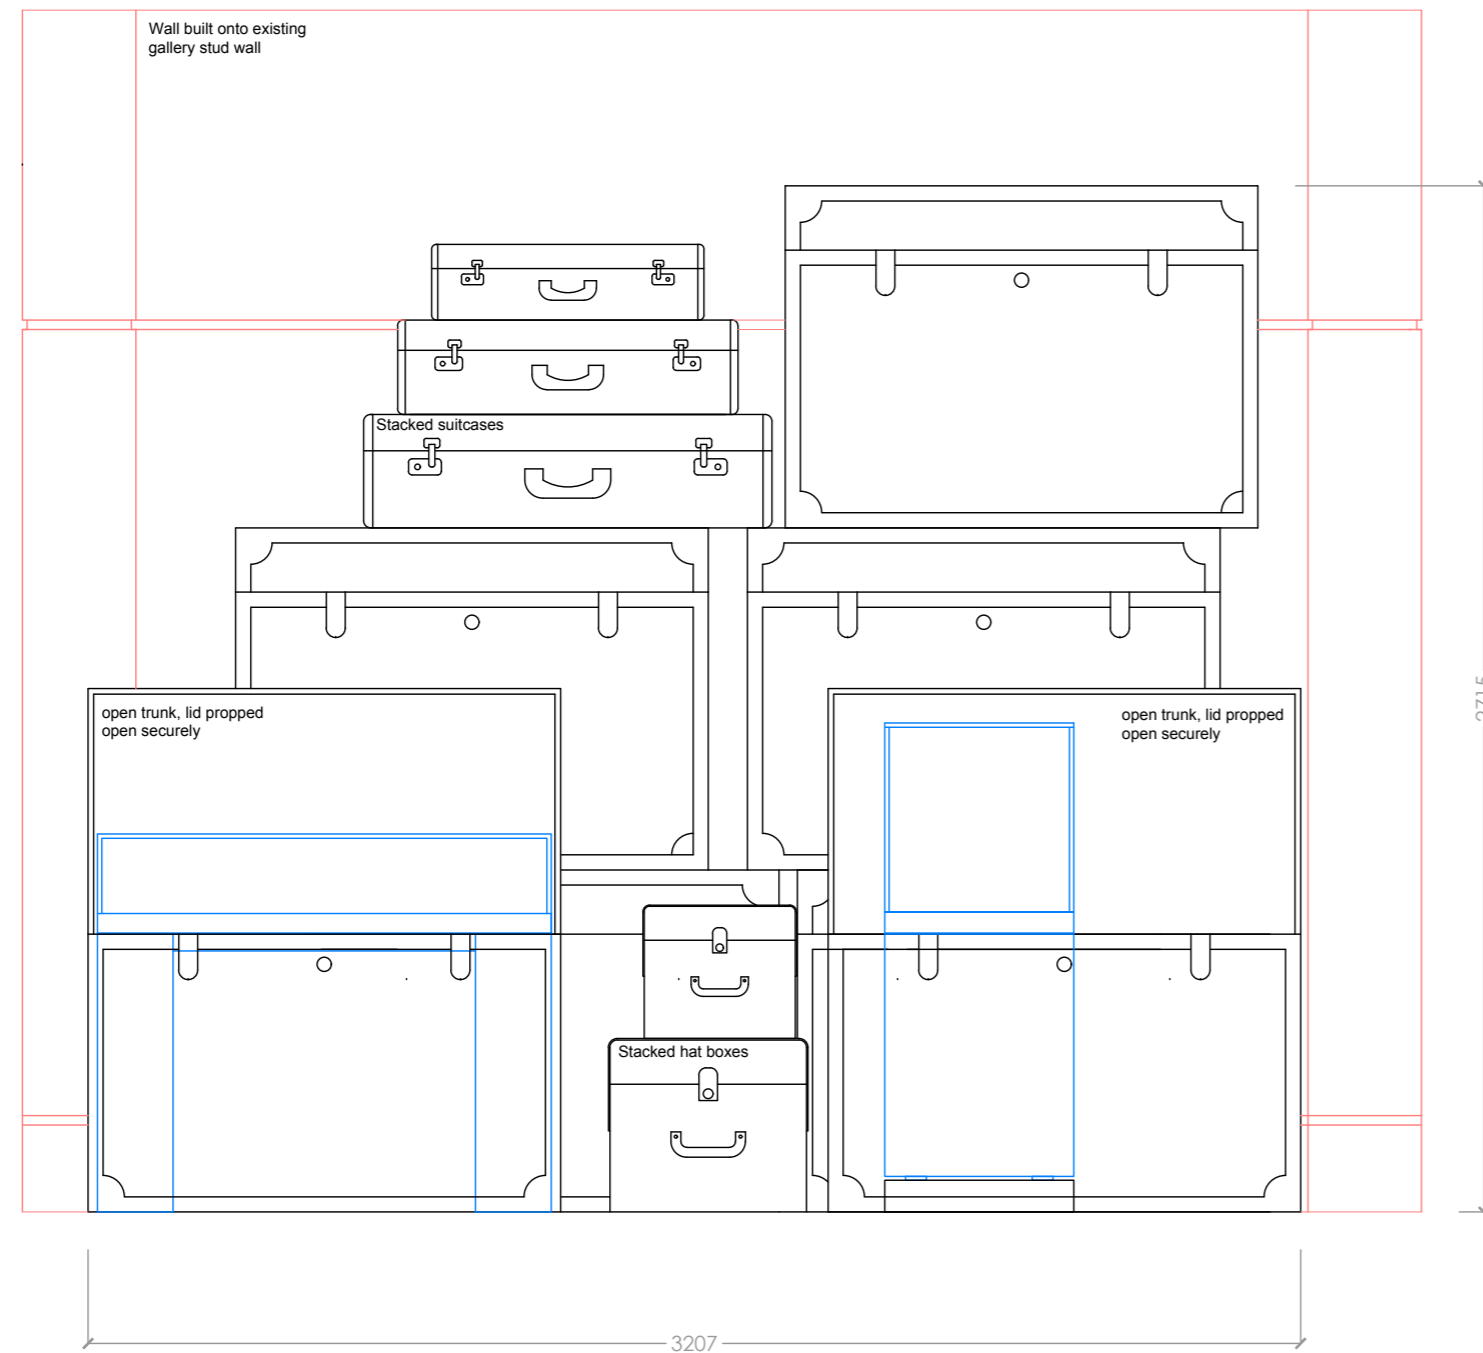

Dimmable LED Lighting mounted along the top of the vitrine. Accessed via a hatch on the top of the vitrine

Revision	Details	Name and Date
Address / Scheme Merseyside Maritime Museum		
Title Sea Galleries Liners and Leisure		
Floor 2		
Drawing Number <b>NML - 34 / Vitrine</b>		Revision
Scale <b>A2</b>	Date 09.05.19	Drawn VS
<b>NATIONAL MUSEUMS LIVERPOOL</b>		
national museums liverpool 127 dale street liverpool L2 2JH		

Floor  
2

Drawing Number	Revision
NML - 35 / Wall Detail	

Scale	Date	Drawn	Status
A2	1:16	09.05.19	VS

**NATIONAL MUSEUMS LIVERPOOL**

national museums liverpool 127 dale street liverpool L2 2JH

Wall structure made to look like stacked traveling trunks, (see ref image)  
 Hat boxes, (see ref image)  
 and Suitcases, (see ref image)  
 All items in a vintage Art Deco style  
 See visual -

Reference image for trunk style

Reference image for suitcase style

Reference image for hat box style

Revision	Details	Name and Date
Address / Scheme Merseyside Maritime Museum		
Title Sea Galleries Liners and Leisure		
Floor 2		
Drawing Number NML - 36 /Wall		Revision
Scale A2 1:20	Date 09.05.19	Drawn VS
NATIONAL MUSEUMS LIVERPOOL		
national museums liverpool 127 dale street liverpool L2 2JH		

Revision	Details	Name and Date
Address / Scheme Merseyside maritime Museum		
Title Sea Galleries Liners and Leisure		
Floor 2		
Drawing Number <b>NML - 37 / AV unit</b>		Revision
Scale <b>A3</b>	Date 11.06.19	Drawn VS
<b>NATIONAL MUSEUMS LIVERPOOL</b>		
national museums liverpool 127 dale street liverpool L2 2JH		