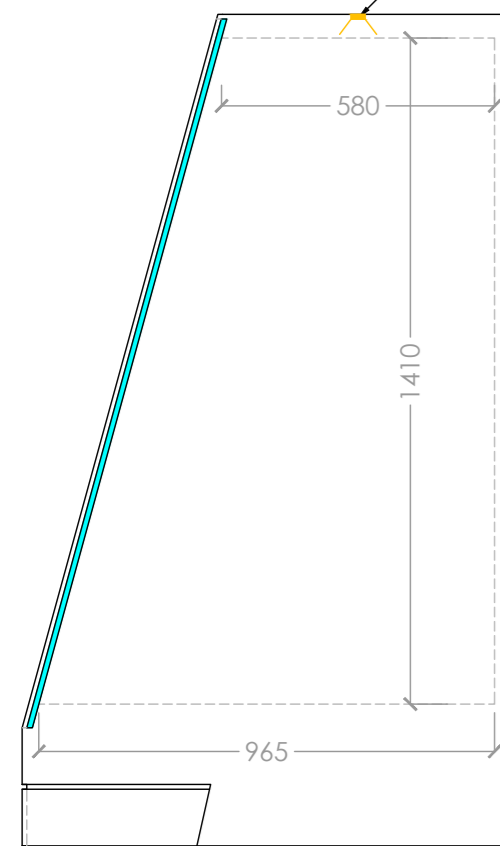

Reference images for veneer zoning

1:5  
Kick board detail

Revision	Details	Name and Date
Address / Scheme Merseyside Maritime Museum		
Title Sea Galleries Liners and Leisure		
Floor 2		
Drawing Number <b>NML - 32</b> /elevation		Revision
Scale <b>A1</b>	Date 1:30 20.07.19	Drawn VS
<b>NATIONAL MUSEUMS LIVERPOOL</b> <small>national museums liverpool 127 dale street liverpool L2 2JH</small>		

Wall of trunks built onto  
NML - 32

Wall structure made to look like stacked traveling trunks, (see reference image)  
Flat side of trunks to be projected onto using projection mapping technology  
Projected face colour to be determined  
See visual -

Reference images for trunk style

Revision	Details	Name and Date
Address / Scheme Merseyside Maritime Museum		
Title Sea Galleries Liners and Leisure		
Floor 2		
Drawing Number <b>NML - 33 /wall</b>		Revision
Scale A2 1:20	Date 20.07.19	Drawn VS
<b>NATIONAL MUSEUMS LIVERPOOL</b> <small>national museums liverpool 127 dale street liverpool L2 2JH</small>		

Dimmable LED Lighting mounted along the top of the vitrine. Accessed via a hatch on the top of the vitrine

Revision	Details	Name and Date
Address / Scheme Merseyside Maritime Museum		
Title Sea Galleries Liners and Leisure		
Floor 2		
Drawing Number <b>NML - 34 / Vitrine</b>		Revision
Scale <b>A2</b>	Date 09.05.19	Drawn VS
<b>NATIONAL MUSEUMS LIVERPOOL</b>		
national museums liverpool 127 dale street liverpool L2 2JH		