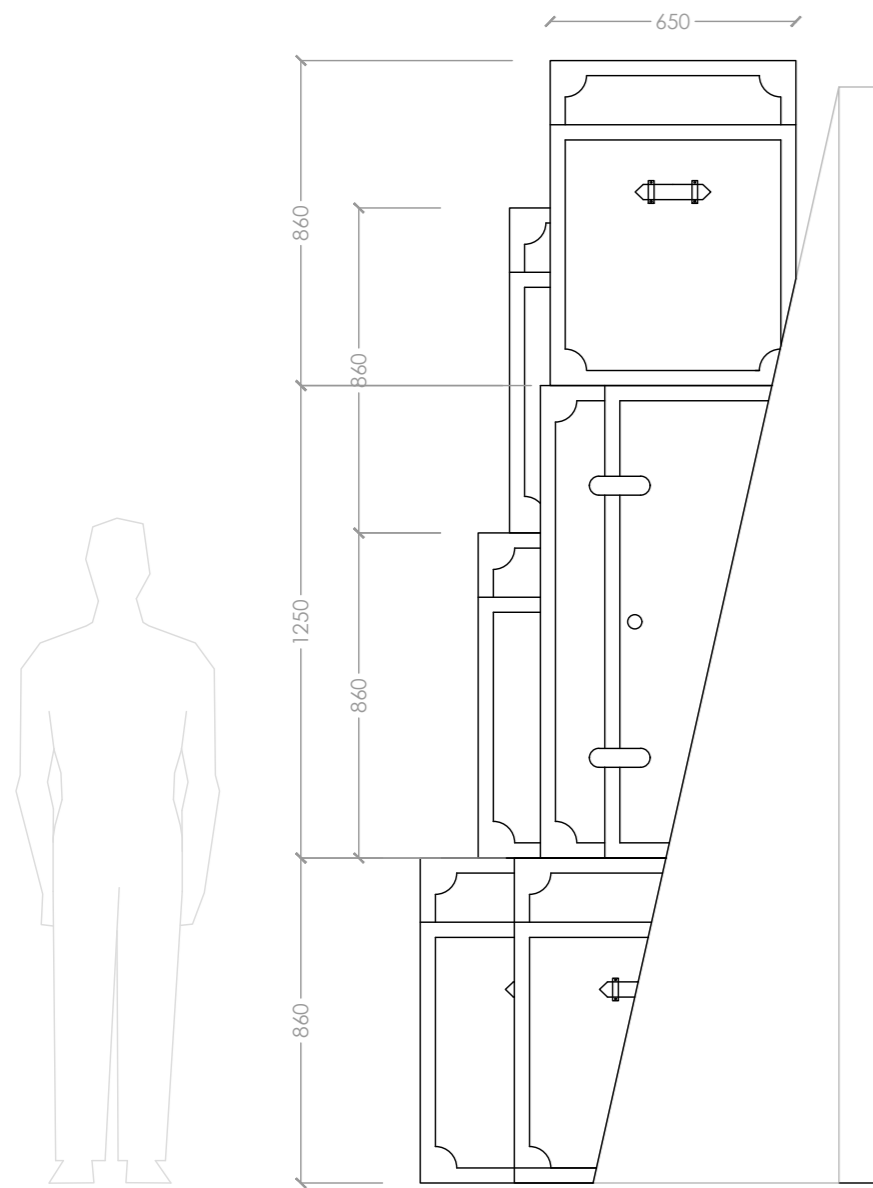

Reference images for veneer zoning

1:5  
Kick board detail

Revision	Details	Name and Date
Address / Scheme Merseyside Maritime Museum		
Title Sea Galleries Liners and Leisure		
Floor 2		
Drawing Number <b>NML - 32</b> /elevation		Revision
Scale <b>A1</b>	Date 1:30 20.07.19	Drawn VS
<b>NATIONAL MUSEUMS LIVERPOOL</b> <small>national museums liverpool 127 dale street liverpool L2 2JH</small>		

Wall of trunks built onto  
NML - 32

Wall structure made to look like stacked traveling trunks, (see reference image)  
Flat side of trunks to be projected onto using projection mapping technology  
Projected face colour to be determined  
See visual -

Dimmable LED Lighting mounted along the top of the vitrine. Accessed via a hatch on the top of the vitrine

Revision	Details	Name and Date
Address / Scheme Merseyside Maritime Museum		
Title Sea Galleries Liners and Leisure		
Floor 2		
Drawing Number <b>NML - 34 / Vitrine</b>		Revision
Scale <b>A2</b>	Date 09.05.19	Drawn VS
<b>NATIONAL MUSEUMS LIVERPOOL</b>		
national museums liverpool 127 dale street liverpool L2 2JH		