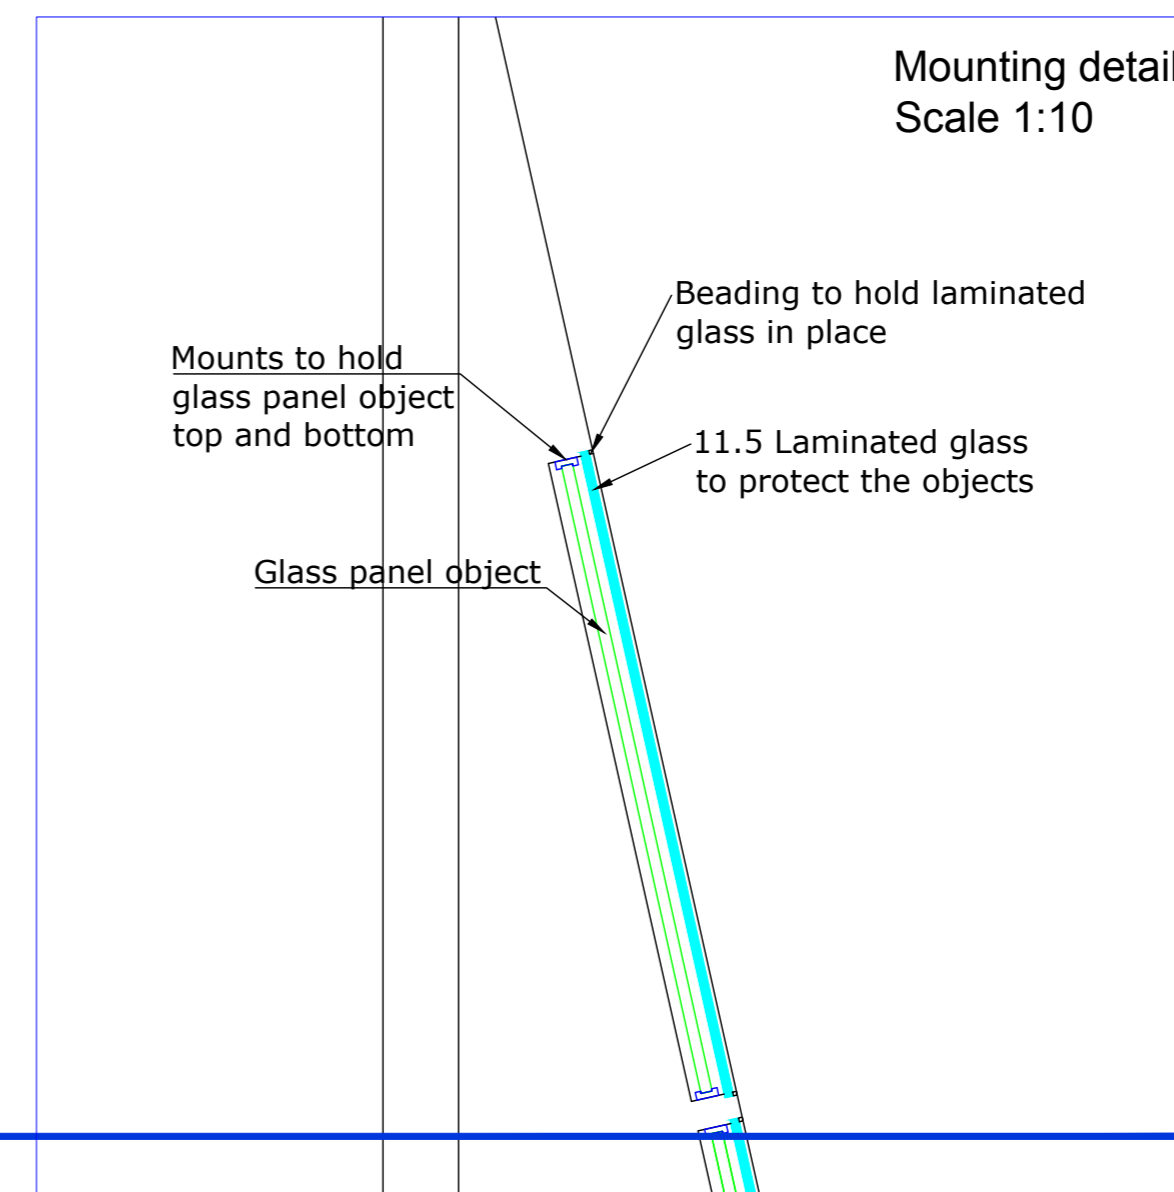

Reference images for veneer paneling

Revision	Details	Name and Date

Address / Scheme
Merseyside Maritime Museum

Title
Sea Galleries
Liners and Leisure

Floor
2

Drawing Number	Revision
NML - 35 / Wall Detail	

Scale	Date	Drawn	Status
A2	1:16	09.05.19	VS

NATIONAL MUSEUMS LIVERPOOL

national museums liverpool 127 dale street liverpool L2 2JH