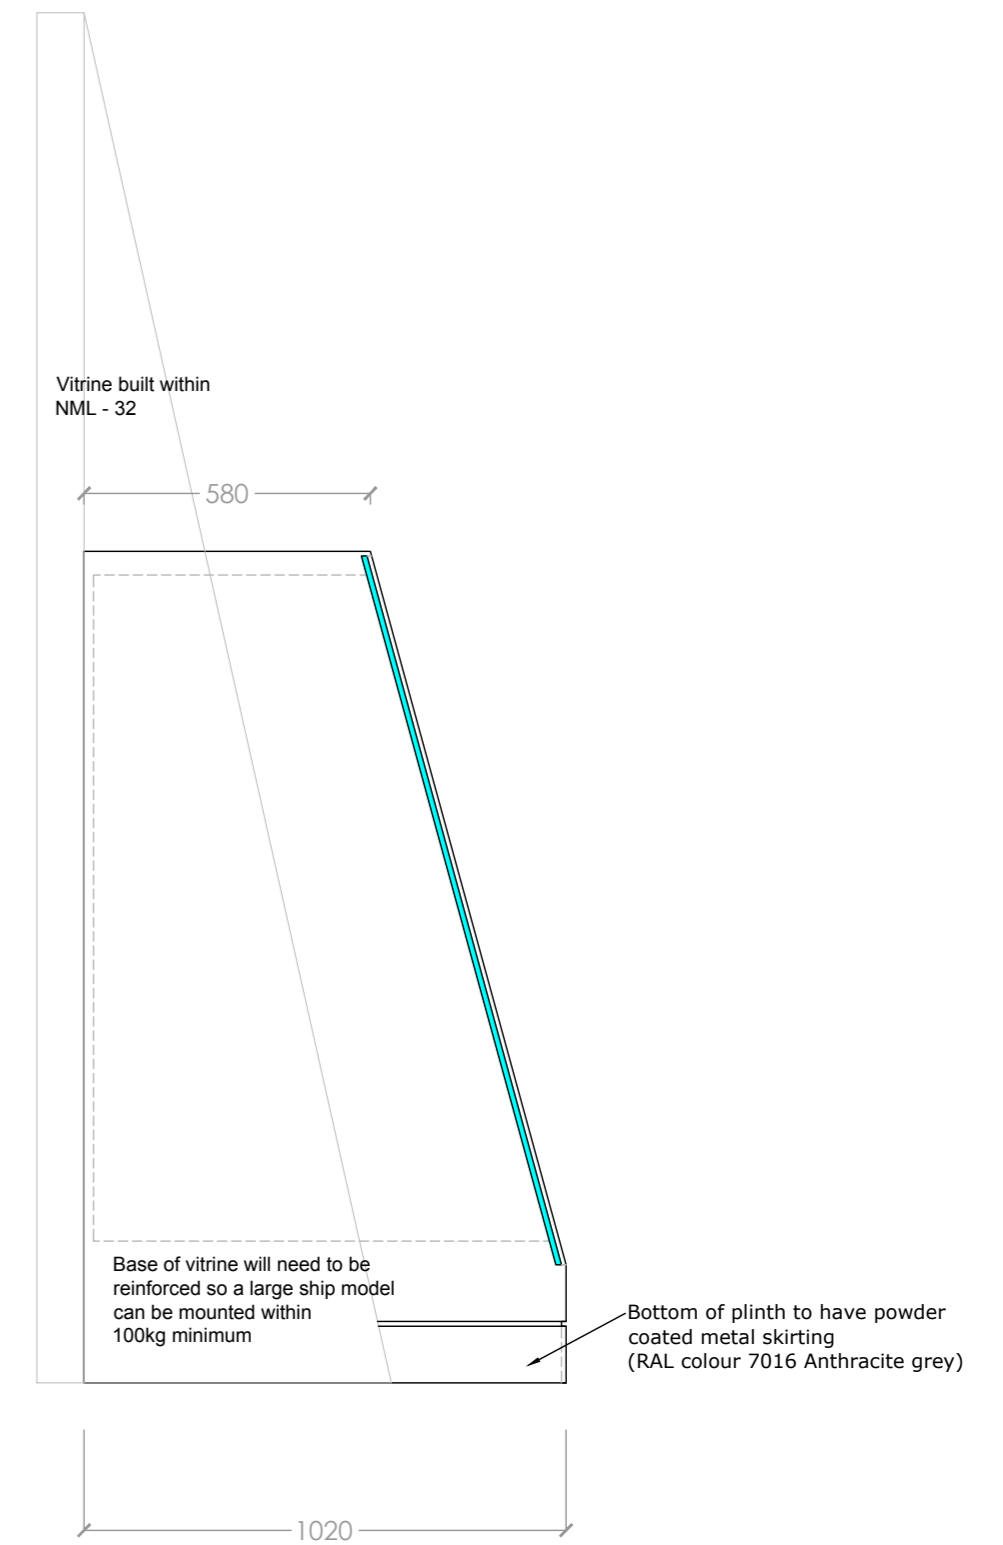

Wall of trunks built onto  
NML - 32

Wall structure made to look like stacked traveling trunks, (see reference image)  
Flat side of trunks to be projected onto using projection mapping technology  
Projected face colour to be determined  
See visual -

Dimmable LED Lighting mounted along the top of the vitrine. Accessed via a hatch on the top of the vitrine

Revision	Details	Name and Date
Address / Scheme Merseyside Maritime Museum		
Title Sea Galleries Liners and Leisure		
Floor 2		
Drawing Number <b>NML - 34 / Vitrine</b>		Revision
Scale <b>A2</b>	Date 09.05.19	Drawn VS
<b>NATIONAL MUSEUMS LIVERPOOL</b>		
national museums liverpool 127 dale street liverpool L2 2JH		