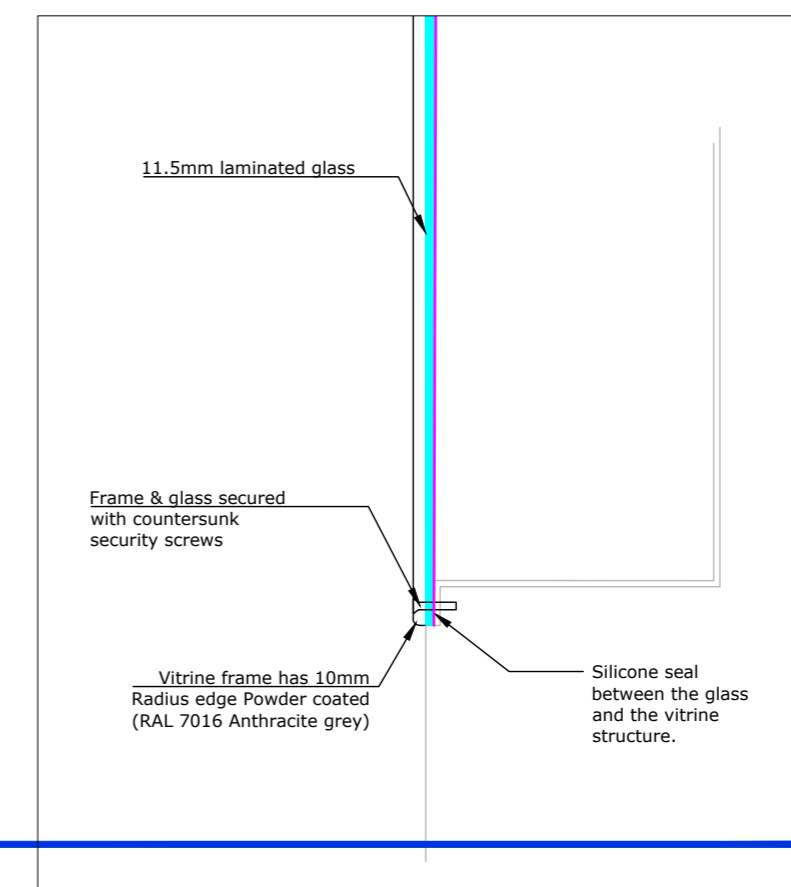

Reference images for veneer zoning

1:5  
Kick board detail

Revision	Details	Name and Date
Address / Scheme Merseyside Maritime Museum		
Title Sea Galleries Liners and Leisure		
Floor 2		
Drawing Number <b>NML - 32</b> /elevation		Revision
Scale <b>A1</b>	Date 1:30 20.07.19	Drawn VS
<b>NATIONAL MUSEUMS LIVERPOOL</b> <small>national museums liverpool 127 dale street liverpool L2 2JH</small>		

Wall of trunks built onto  
NML - 32

Wall structure made to look like stacked traveling trunks, (see reference image)  
Flat side of trunks to be projected onto using projection mapping technology  
Projected face colour to be determined  
See visual -

Reference images for trunk style

Revision	Details	Name and Date
Address / Scheme Merseyside Maritime Museum		
Title Sea Galleries Liners and Leisure		
Floor 2		
Drawing Number <b>NML - 33 /wall</b>		Revision
Scale A2 1:20	Date 20.07.19	Drawn VS
<b>NATIONAL MUSEUMS LIVERPOOL</b> <small>national museums liverpool 127 dale street liverpool L2 2JH</small>		

Dimmable LED Lighting mounted along the top of the vitrine. Accessed via a hatch on the top of the vitrine

Revision	Details	Name and Date
Address / Scheme Merseyside Maritime Museum		
Title Sea Galleries Liners and Leisure		
Floor 2		
Drawing Number <b>NML - 34 / Vitrine</b>		Revision
Scale <b>A2</b>	Date 09.05.19	Drawn VS
<b>NATIONAL MUSEUMS LIVERPOOL</b>		
national museums liverpool 127 dale street liverpool L2 2JH		