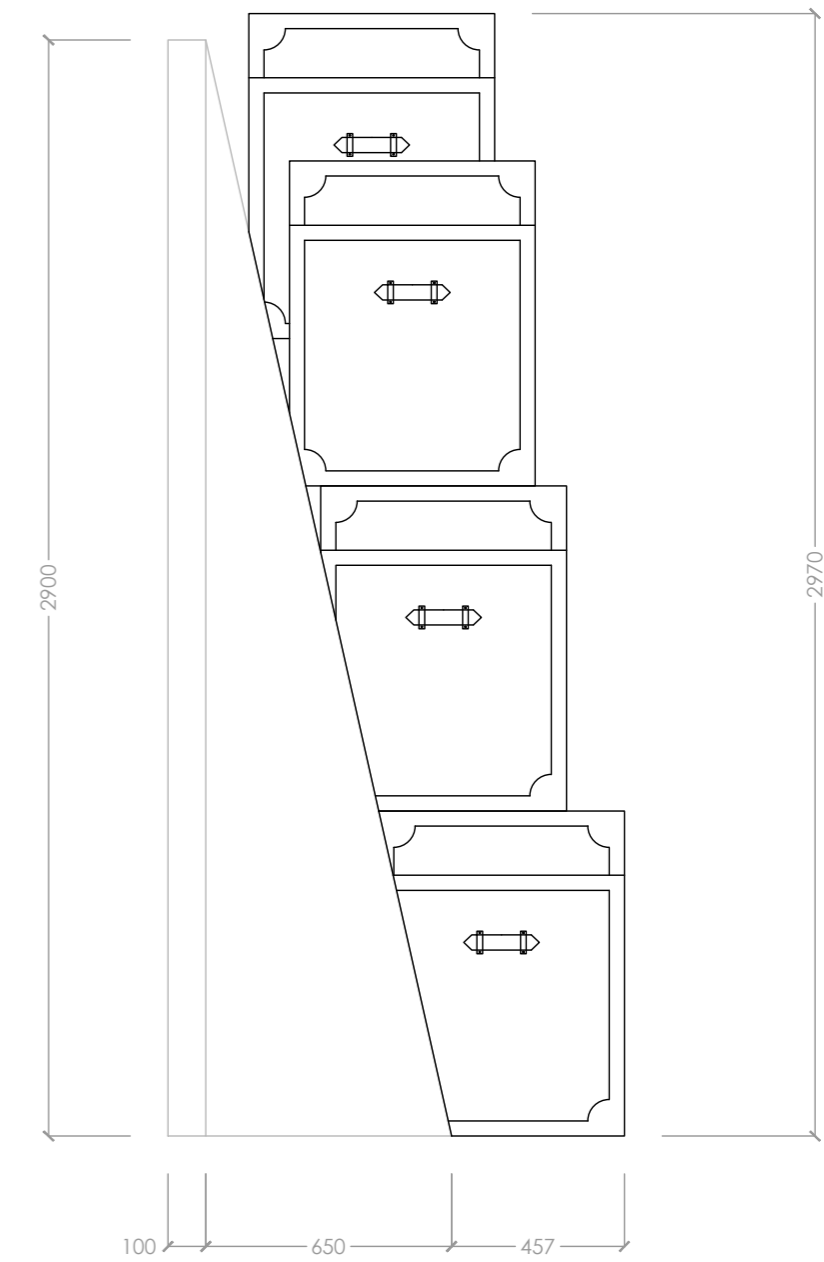

Reference images for veneer zoning

1:5  
Kick board detail

Revision	Details	Name and Date
Address / Scheme Merseyside Maritime Museum		
Title Sea Galleries Liners and Leisure		
Floor 2		
Drawing Number <b>NML - 32</b> /elevation		Revision
Scale <b>A1</b>	Date 1:30 20.07.19	Drawn VS
<b>NATIONAL MUSEUMS LIVERPOOL</b> <small>national museums liverpool 127 dale street liverpool L2 2JH</small>		

Wall of trunks built onto  
NML - 32

Wall structure made to look like stacked traveling trunks, (see reference image)  
Flat side of trunks to be projected onto using projection mapping technology  
Projected face colour to be determined  
See visual -

Dimmable LED Lighting mounted along the top of the vitrine. Accessed via a hatch on the top of the vitrine

Revision	Details	Name and Date
Address / Scheme Merseyside Maritime Museum		
Title Sea Galleries Liners and Leisure		
Floor 2		
Drawing Number <b>NML - 34 / Vitrine</b>		Revision
Scale <b>A2</b>	Date 09.05.19	Drawn VS
<b>NATIONAL MUSEUMS LIVERPOOL</b>		
national museums liverpool 127 dale street liverpool L2 2JH		

Floor  
2

Drawing Number	Revision
NML - 35 / Wall Detail	

Scale	Date	Drawn	Status
A2	1:16	09.05.19	VS

**NATIONAL MUSEUMS LIVERPOOL**

national museums liverpool 127 dale street liverpool L2 2JH

Wall structure made to look like stacked traveling trunks, (see ref image)  
 Hat boxes, (see ref image)  
 and Suitcases, (see ref image)  
 All items in a vintage Art Deco style  
 See visual -