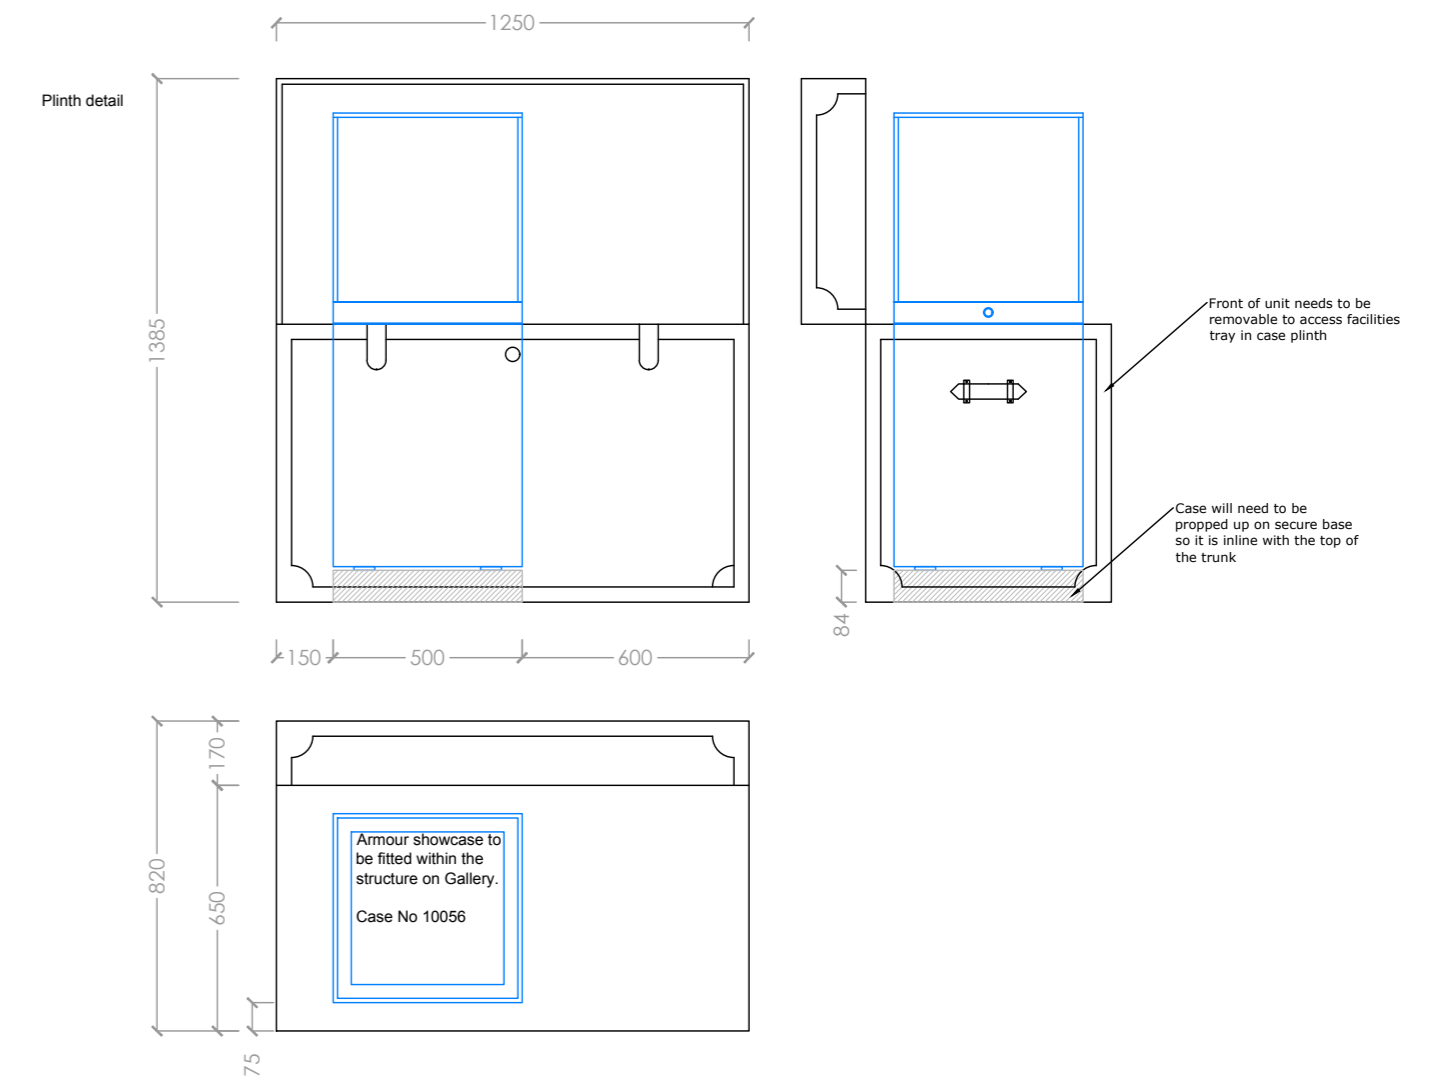

Dimmable LED Lighting mounted along the top of the vitrine. Accessed via a hatch on the top of the vitrine

Revision	Details	Name and Date
Address / Scheme Merseyside Maritime Museum		
Title Sea Galleries Liners and Leisure		
Floor 2		
Drawing Number <b>NML - 34 / Vitrine</b>		Revision
Scale <b>A2</b>	Date 09.05.19	Drawn VS
<b>NATIONAL MUSEUMS LIVERPOOL</b>		
national museums liverpool 127 dale street liverpool L2 2JH		

Floor  
2

Drawing Number	Revision
NML - 35 / Wall Detail	

Scale	Date	Drawn	Status
A2	1:16	09.05.19	VS

**NATIONAL MUSEUMS LIVERPOOL**

national museums liverpool 127 dale street liverpool L2 2JH

Wall structure made to look like stacked traveling trunks, (see ref image)  
 Hat boxes, (see ref image)  
 and Suitcases, (see ref image)  
 All items in a vintage Art Deco style  
 See visual -

Reference image for trunk style

Reference image for suitcase style

Reference image for hat box style

Revision	Details	Name and Date
Address / Scheme Merseyside Maritime Museum		
Title Sea Galleries Liners and Leisure		
Floor 2		
Drawing Number NML - 36 /Wall		Revision
Scale A2 1:20	Date 09.05.19	Drawn VS
NATIONAL MUSEUMS LIVERPOOL		
national museums liverpool 127 dale street liverpool L2 2JH		