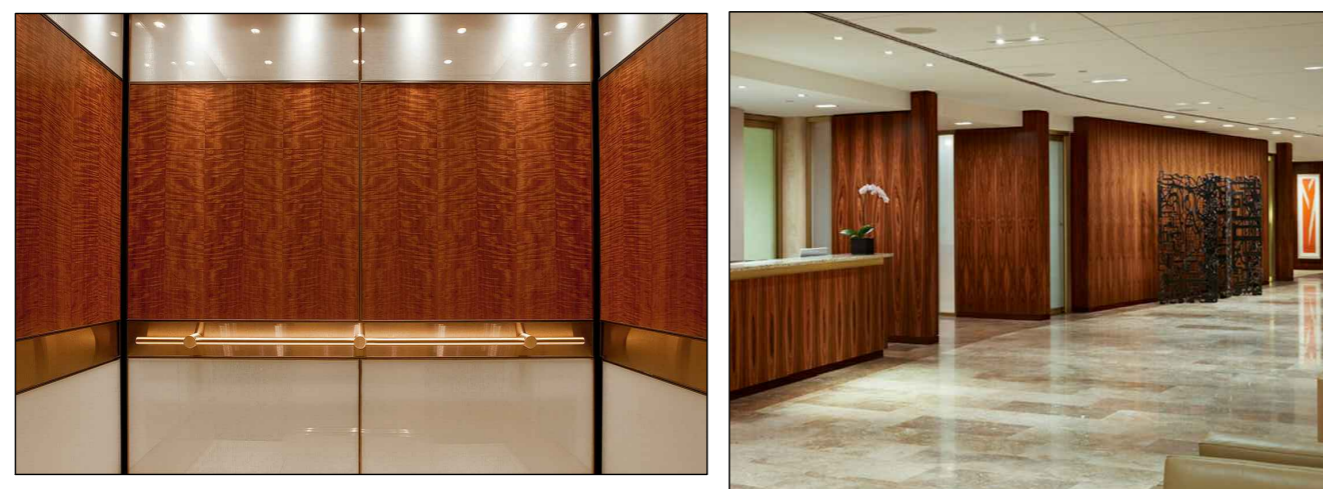

Reference images for veneer paneling