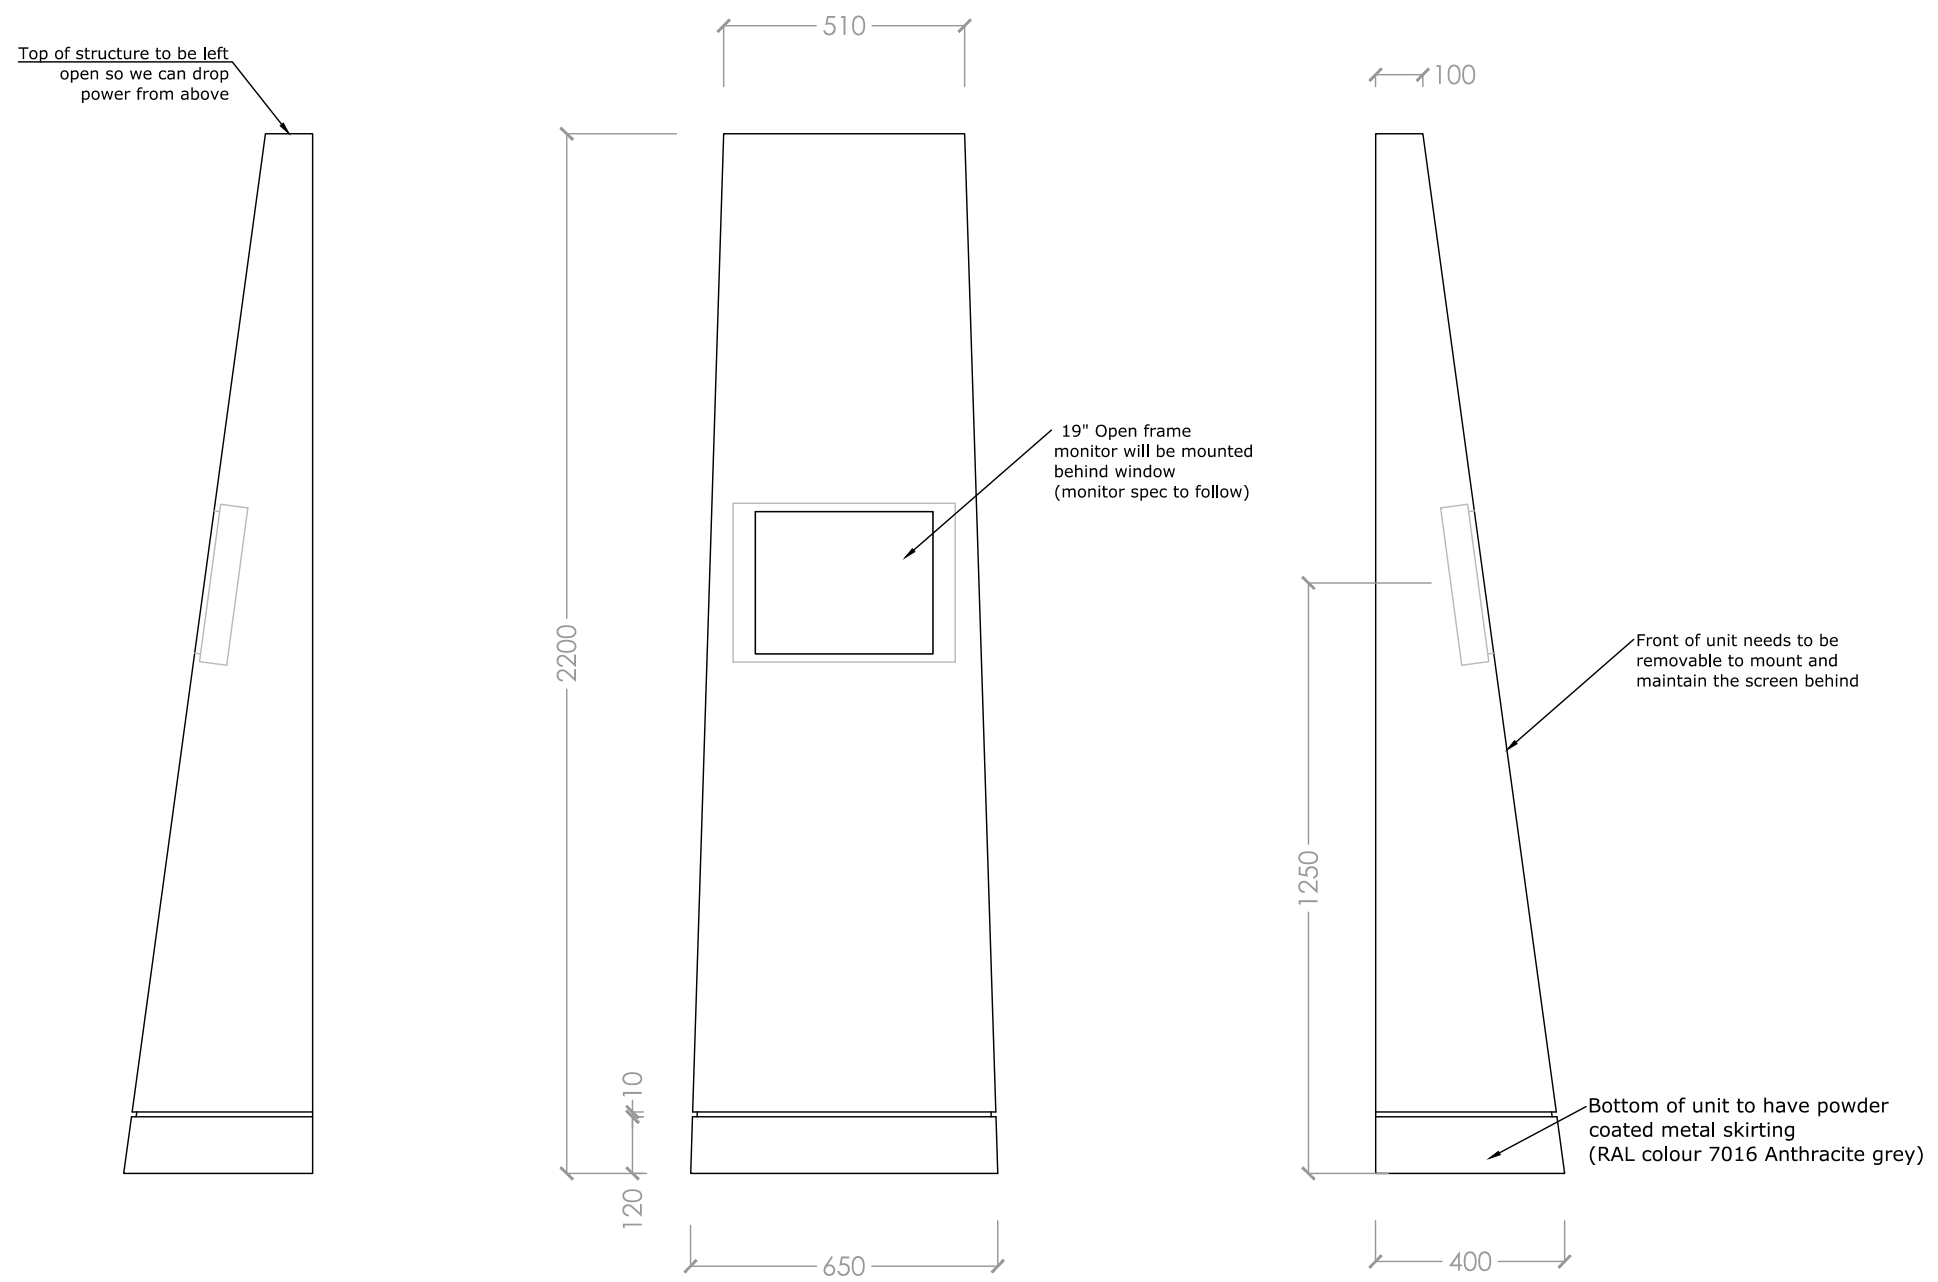

Dimmable LED Lighting mounted along the top of the vitrine. Accessed via a hatch on the top of the vitrine

Revision	Details	Name and Date
Address / Scheme Merseyside Maritime Museum		
Title Sea Galleries Liners and Leisure		
Floor 2		
Drawing Number <b>NML - 34 / Vitrine</b>		Revision
Scale <b>A2</b>	Date 09.05.19	Drawn VS
<b>NATIONAL MUSEUMS LIVERPOOL</b>		
national museums liverpool 127 dale street liverpool L2 2JH		

Floor  
2

Drawing Number	Revision
NML - 35 / Wall Detail	

Scale	Date	Drawn	Status
A2	1:16	09.05.19	VS

**NATIONAL MUSEUMS LIVERPOOL**

national museums liverpool 127 dale street liverpool L2 2JH

Wall structure made to look like stacked traveling trunks, (see ref image)  
 Hat boxes, (see ref image)  
 and Suitcases, (see ref image)  
 All items in a vintage Art Deco style  
 See visual -

Reference image for trunk style

Reference image for suitcase style

Reference image for hat box style

Revision	Details	Name and Date
Address / Scheme Merseyside Maritime Museum		
Title Sea Galleries Liners and Leisure		
Floor 2		
Drawing Number NML - 36 /Wall		Revision
Scale A2 1:20	Date 09.05.19	Drawn VS
NATIONAL MUSEUMS LIVERPOOL		
national museums liverpool 127 dale street liverpool L2 2JH		

Revision	Details	Name and Date
Address / Scheme Merseyside maritime Museum		
Title Sea Galleries Liners and Leisure		
Floor 2		
Drawing Number <b>NML - 37 / AV unit</b>		Revision
Scale <b>A3</b>	Date 11.06.19	Drawn VS
<b>NATIONAL MUSEUMS LIVERPOOL</b>		
national museums liverpool 127 dale street liverpool L2 2JH		