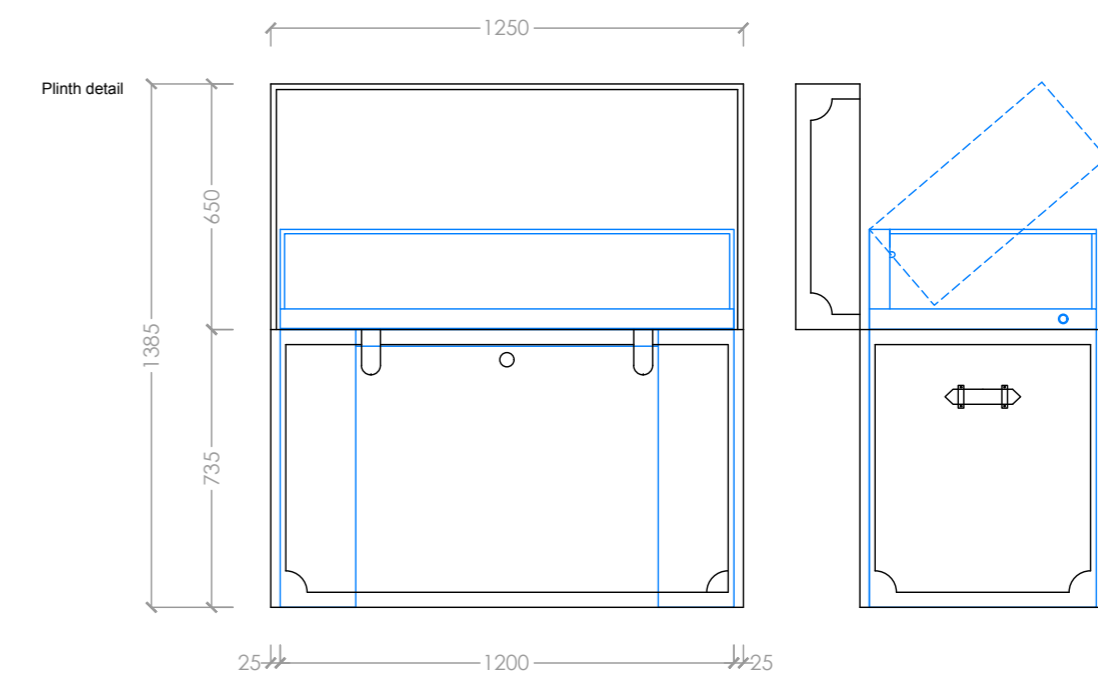

Dimmable LED Lighting mounted along the top of the vitrine. Accessed via a hatch on the top of the vitrine

Revision	Details	Name and Date
Address / Scheme Merseyside Maritime Museum		
Title Sea Galleries Liners and Leisure		
Floor 2		
Drawing Number <b>NML - 34 / Vitrine</b>		Revision
Scale <b>A2</b>	Date 09.05.19	Drawn VS
<b>NATIONAL MUSEUMS LIVERPOOL</b>		
national museums liverpool 127 dale street liverpool L2 2JH		

Floor  
2

Drawing Number	Revision
NML - 35 / Wall Detail	

Scale	Date	Drawn	Status
A2	1:16	09.05.19	VS

**NATIONAL MUSEUMS LIVERPOOL**

national museums liverpool 127 dale street liverpool L2 2JH

Wall structure made to look like stacked traveling trunks, (see ref image)  
 Hat boxes, (see ref image)  
 and Suitcases, (see ref image)  
 All items in a vintage Art Deco style  
 See visual -

Reference image for trunk style

Reference image for suitcase style

Reference image for hat box style

Revision	Details	Name and Date
Address / Scheme Merseyside Maritime Museum		
Title Sea Galleries Liners and Leisure		
Floor 2		
Drawing Number NML - 36 /Wall		Revision
Scale A2 1:20	Date 09.05.19	Drawn VS
NATIONAL MUSEUMS LIVERPOOL		
national museums liverpool 127 dale street liverpool L2 2JH		