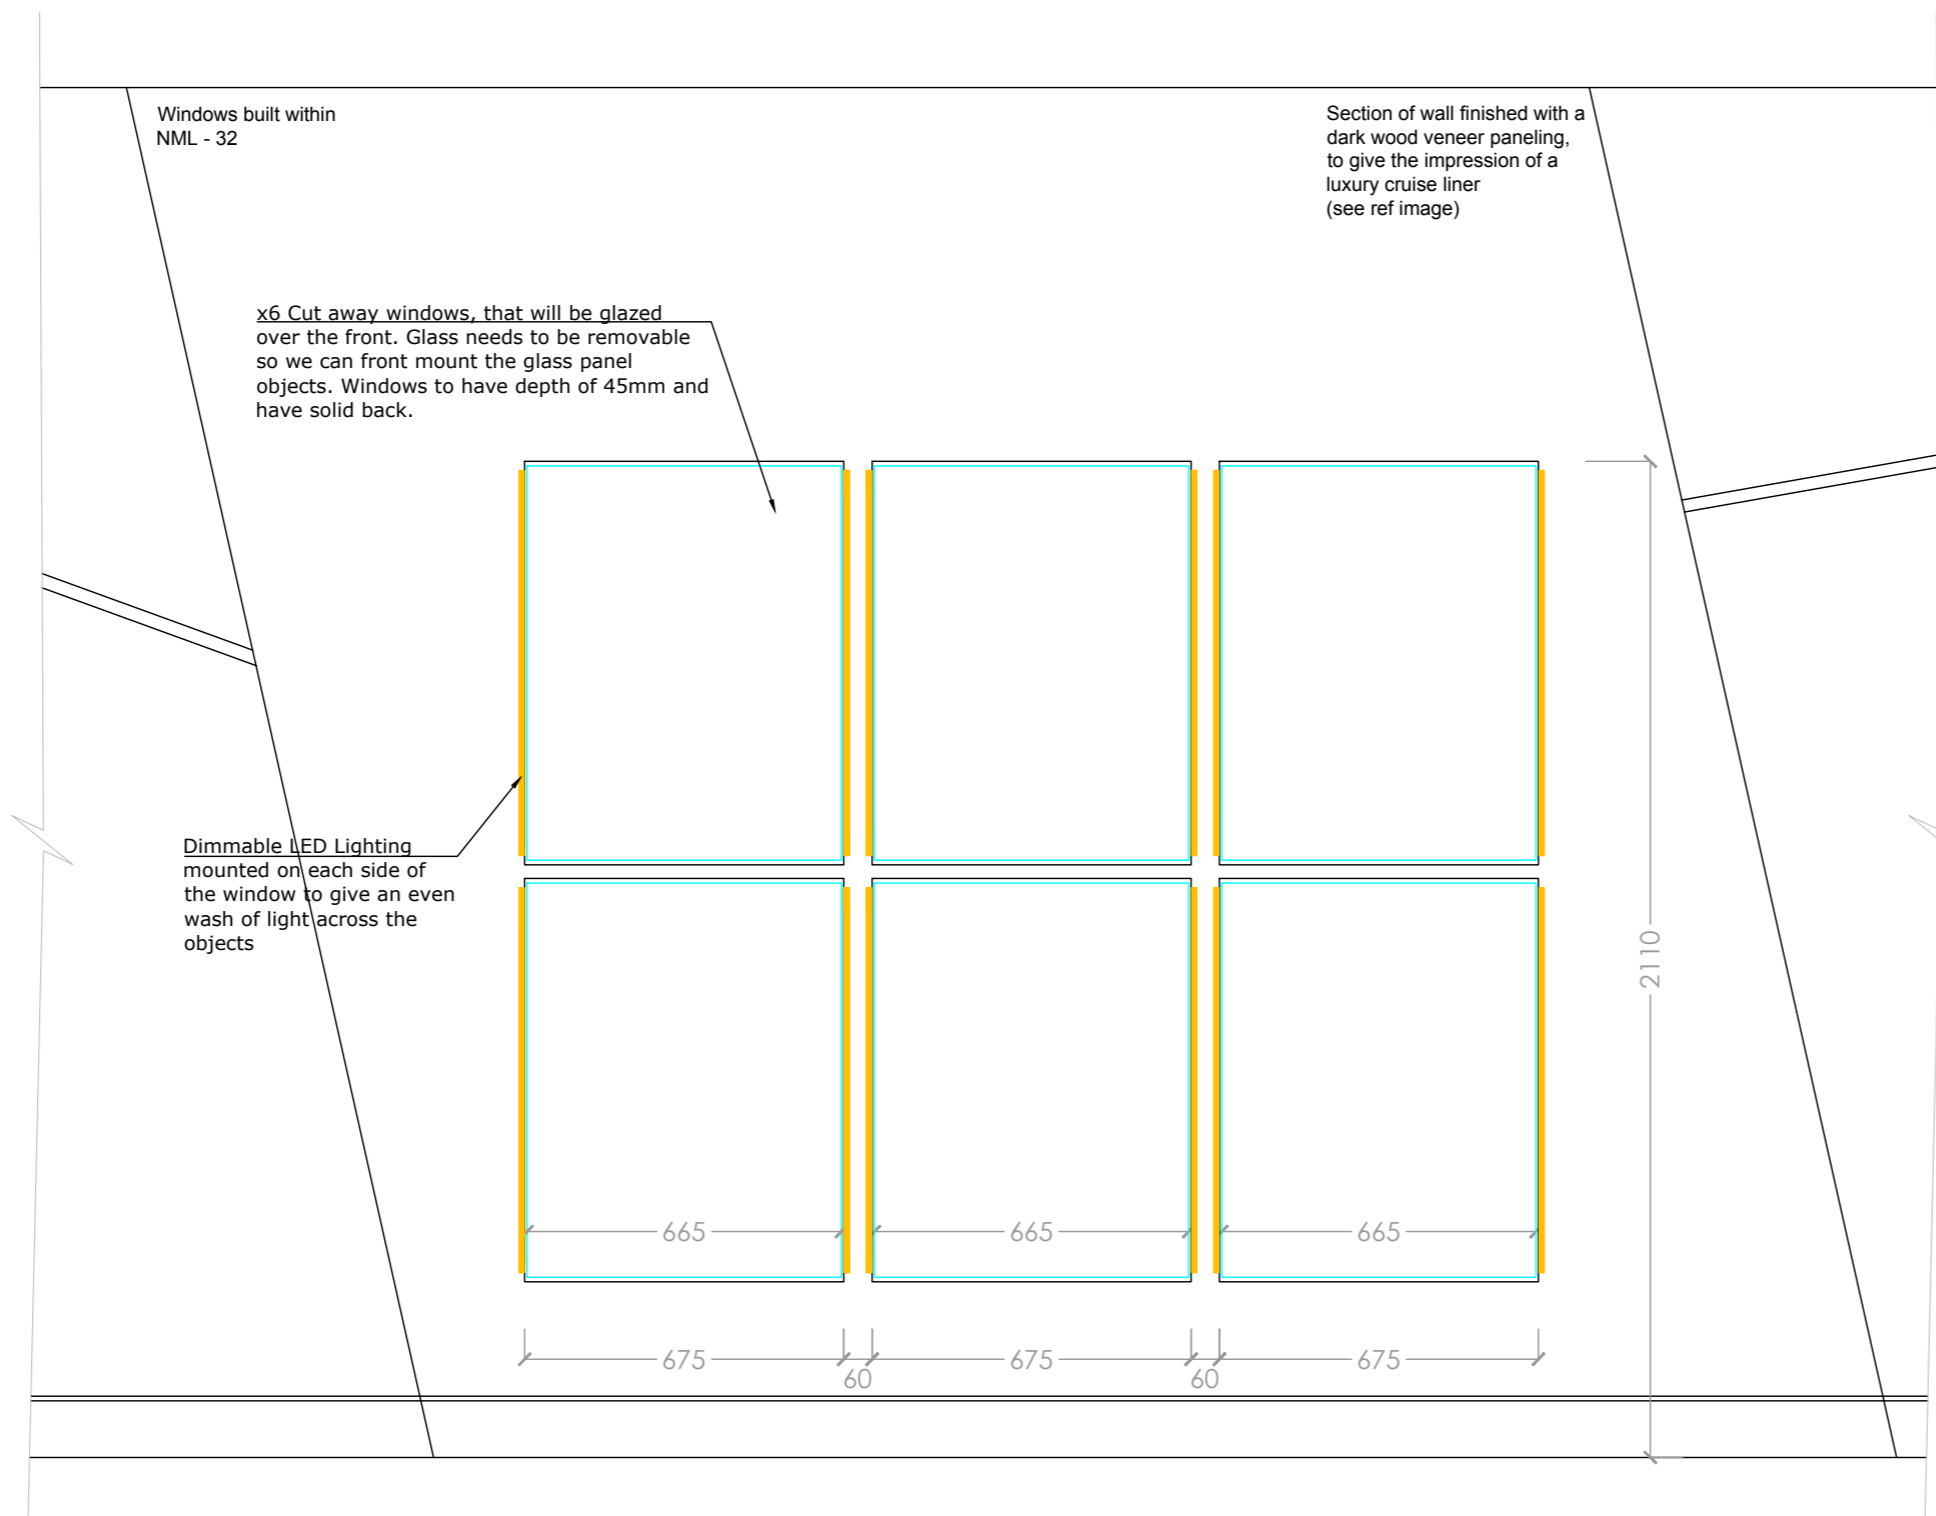

Wall of trunks built onto  
NML - 32

Wall structure made to look like stacked traveling trunks, (see reference image)  
Flat side of trunks to be projected onto using projection mapping technology  
Projected face colour to be determined  
See visual -

Reference images for trunk style

Revision	Details	Name and Date
Address / Scheme Merseyside Maritime Museum		
Title Sea Galleries Liners and Leisure		
Floor 2		
Drawing Number <b>NML - 33 /wall</b>		Revision
Scale A2 1:20	Date 20.07.19	Drawn VS
<b>NATIONAL MUSEUMS LIVERPOOL</b> <small>national museums liverpool 127 dale street liverpool L2 2JH</small>		

Dimmable LED Lighting mounted along the top of the vitrine. Accessed via a hatch on the top of the vitrine

Revision	Details	Name and Date
Address / Scheme Merseyside Maritime Museum		
Title Sea Galleries Liners and Leisure		
Floor 2		
Drawing Number <b>NML - 34 / Vitrine</b>		Revision
Scale <b>A2</b>	Date 09.05.19	Drawn VS
<b>NATIONAL MUSEUMS LIVERPOOL</b>		
national museums liverpool 127 dale street liverpool L2 2JH		

Floor  
2

Drawing Number	Revision
NML - 35 / Wall Detail	

Scale	Date	Drawn	Status
A2	1:16	09.05.19	VS

**NATIONAL MUSEUMS LIVERPOOL**

national museums liverpool 127 dale street liverpool L2 2JH

Wall structure made to look like stacked traveling trunks, (see ref image)  
 Hat boxes, (see ref image)  
 and Suitcases, (see ref image)  
 All items in a vintage Art Deco style  
 See visual -