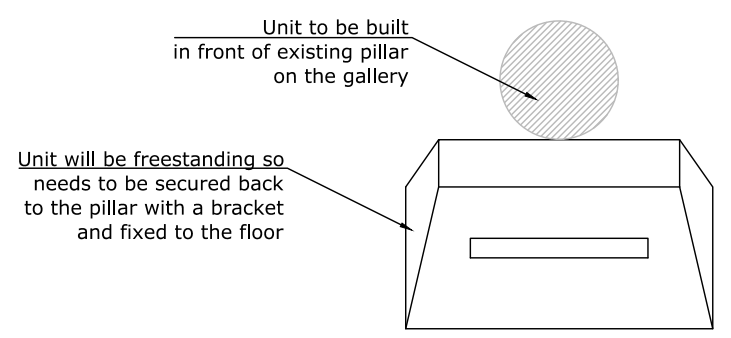

Reference image for trunk style

Reference image for suitcase style

Reference image for hat box style

Revision	Details	Name and Date
Address / Scheme Merseyside Maritime Museum		
Title Sea Galleries Liners and Leisure		
Floor 2		
Drawing Number NML - 36 /Wall		Revision
Scale A2 1:20	Date 09.05.19	Drawn VS
NATIONAL MUSEUMS LIVERPOOL		
national museums liverpool 127 dale street liverpool L2 2JH		