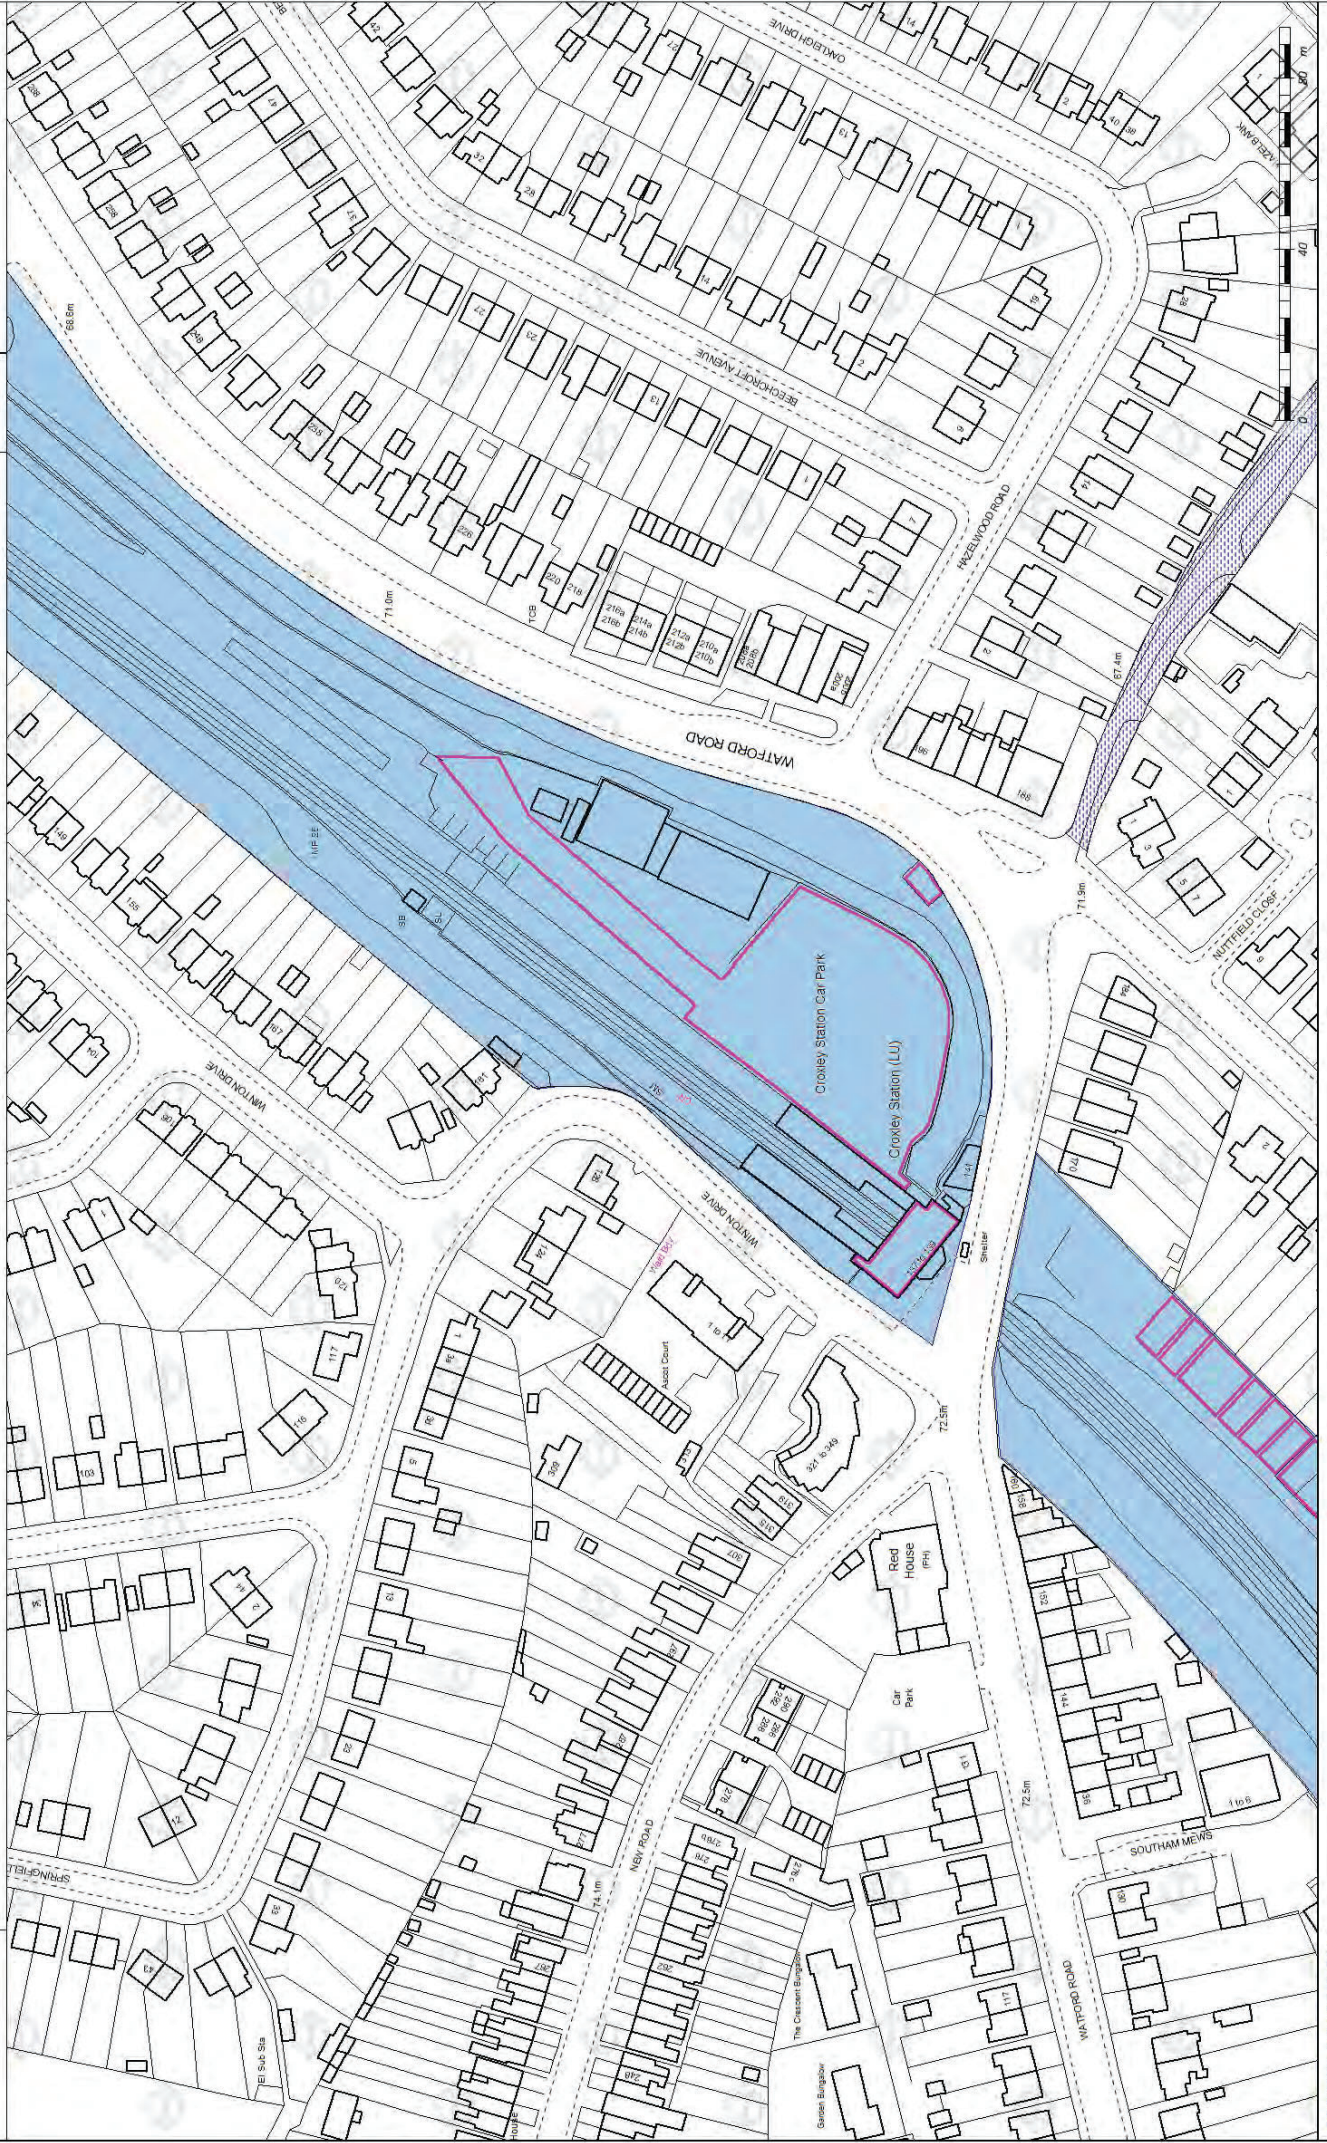

# Colindale

Date: 01/06/2016 12:21:36  
 User: robertstaunton@tfl.gov.uk  
 Scale: 1:1250 at A3

Landscape

# Croxley

Date: 01/06/2016 12:23:52

User: robertstaunton@tfl.gov.uk

Scale: 1:1250 at A3

Landscape

# Debden

Date: 01/06/2016 12:26:00  
 User: robertstaunton@tfl.gov.uk  
 Scale: 1:1250 at A3

 N

Landscape

# East Finchley

Date: 01/06/2016 12:27:55  
 User: robertstaunton@tfl.gov.uk  
 Scale: 1:1250 at A3

Landscape