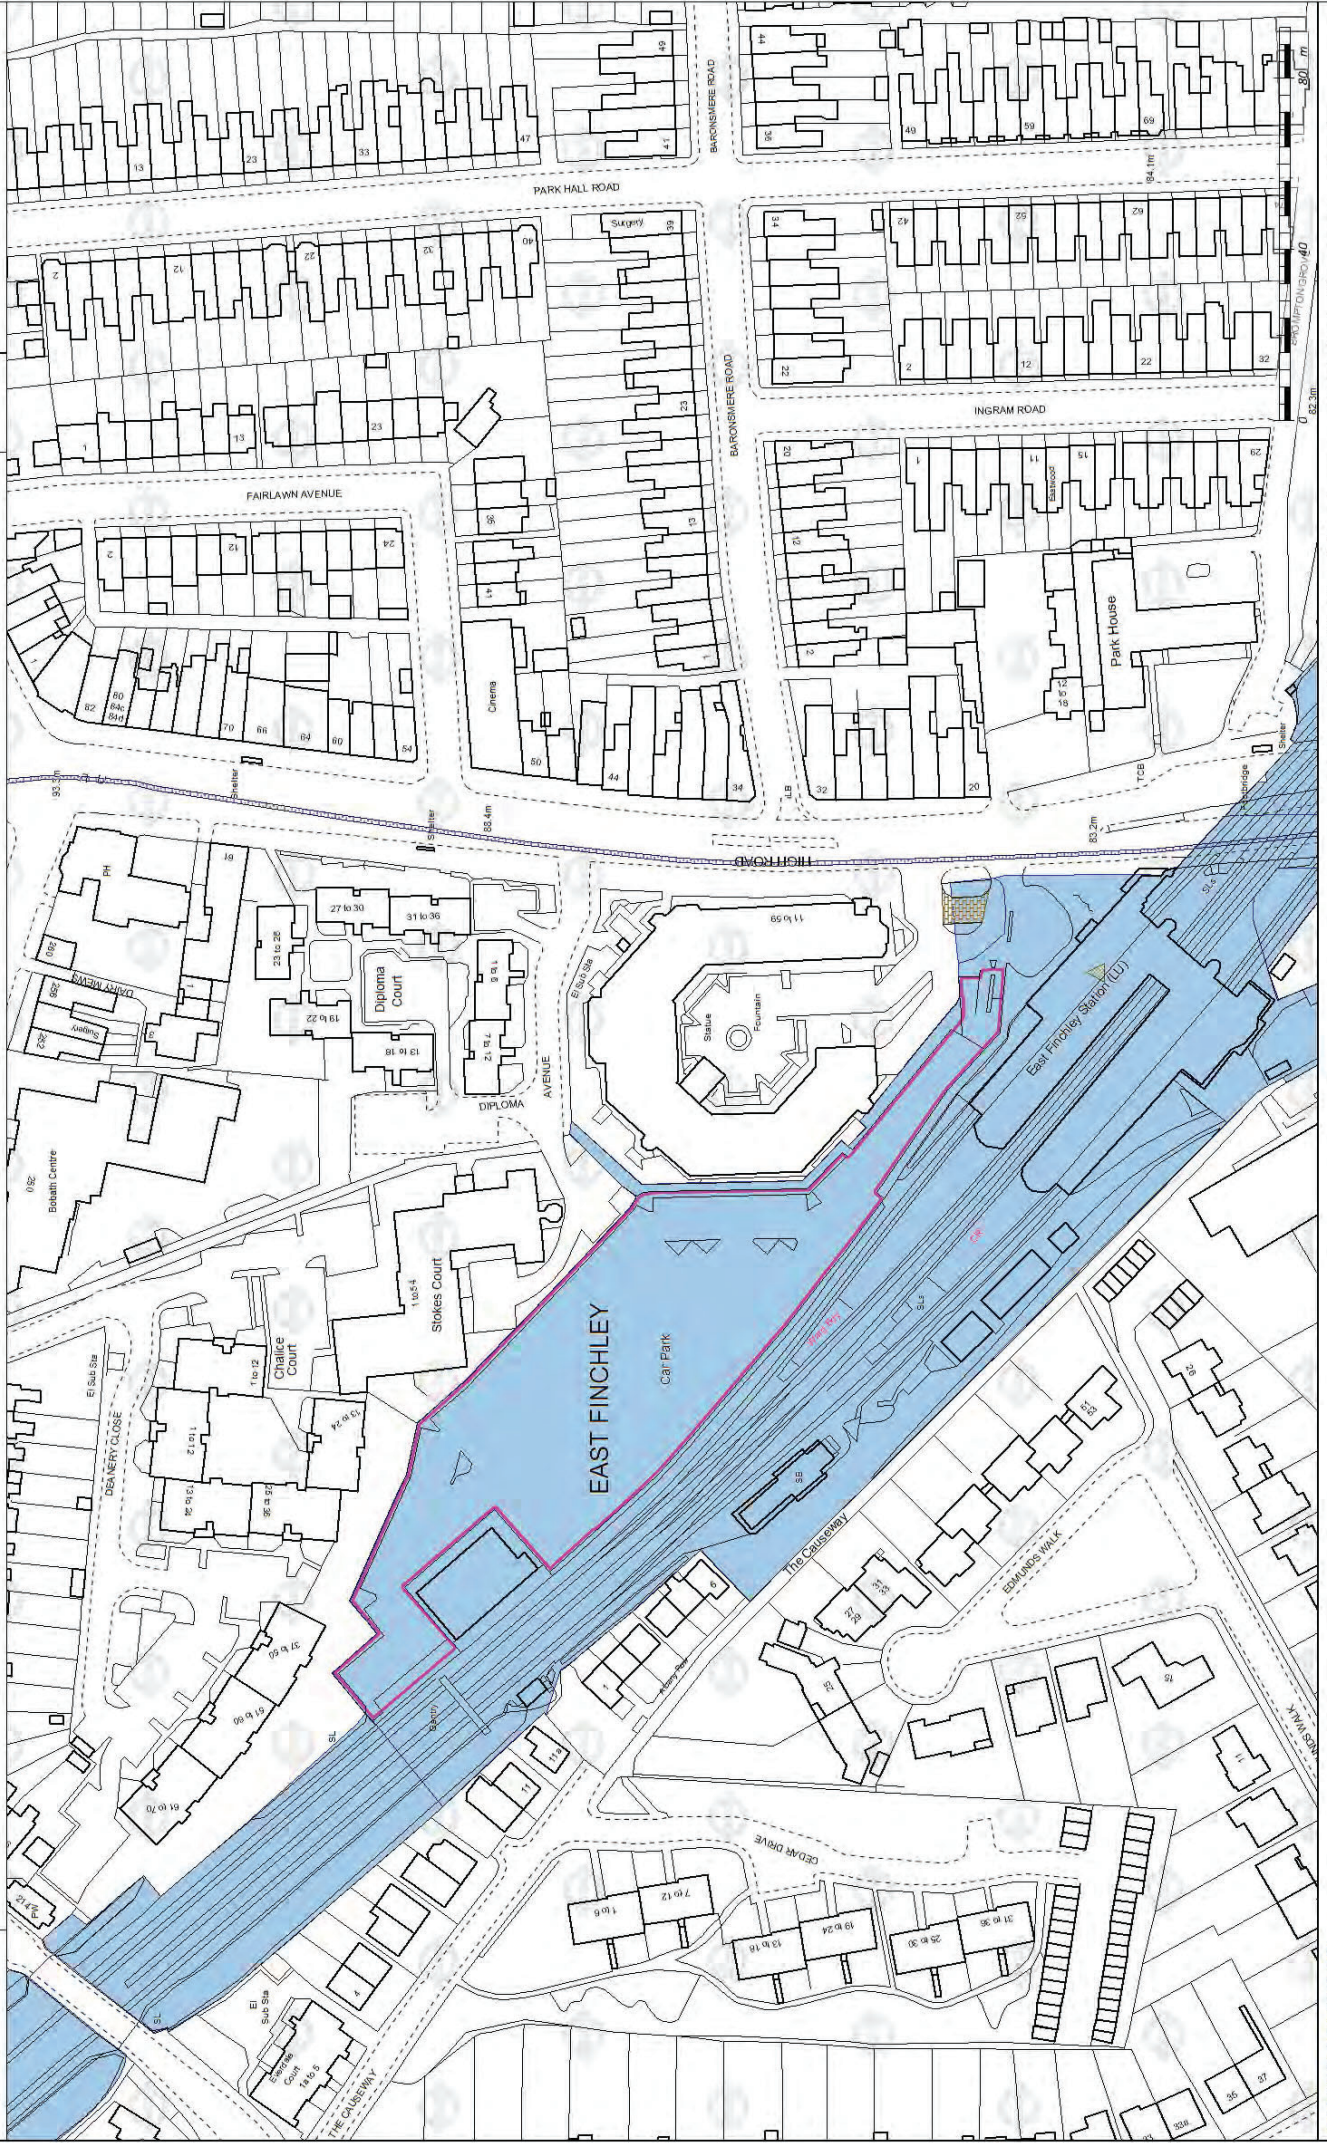

# Croxley

Date: 01/06/2016 12:23:52

User: robertstaunton@tfl.gov.uk

Scale: 1:1250 at A3

Landscape

# Debden

Date: 01/06/2016 12:26:00  
 User: robertstaunton@tfl.gov.uk  
 Scale: 1:1250 at A3

 N

Landscape

# East Finchley

Date: 01/06/2016 12:27:55  
 User: robertstaunton@tfl.gov.uk  
 Scale: 1:1250 at A3

Landscape

# Eastcote

Date: 01/06/2016 12:29:50  
User: robertstaunton@tfl.gov.uk  
Scale: 1:1250 at A3

Landscape