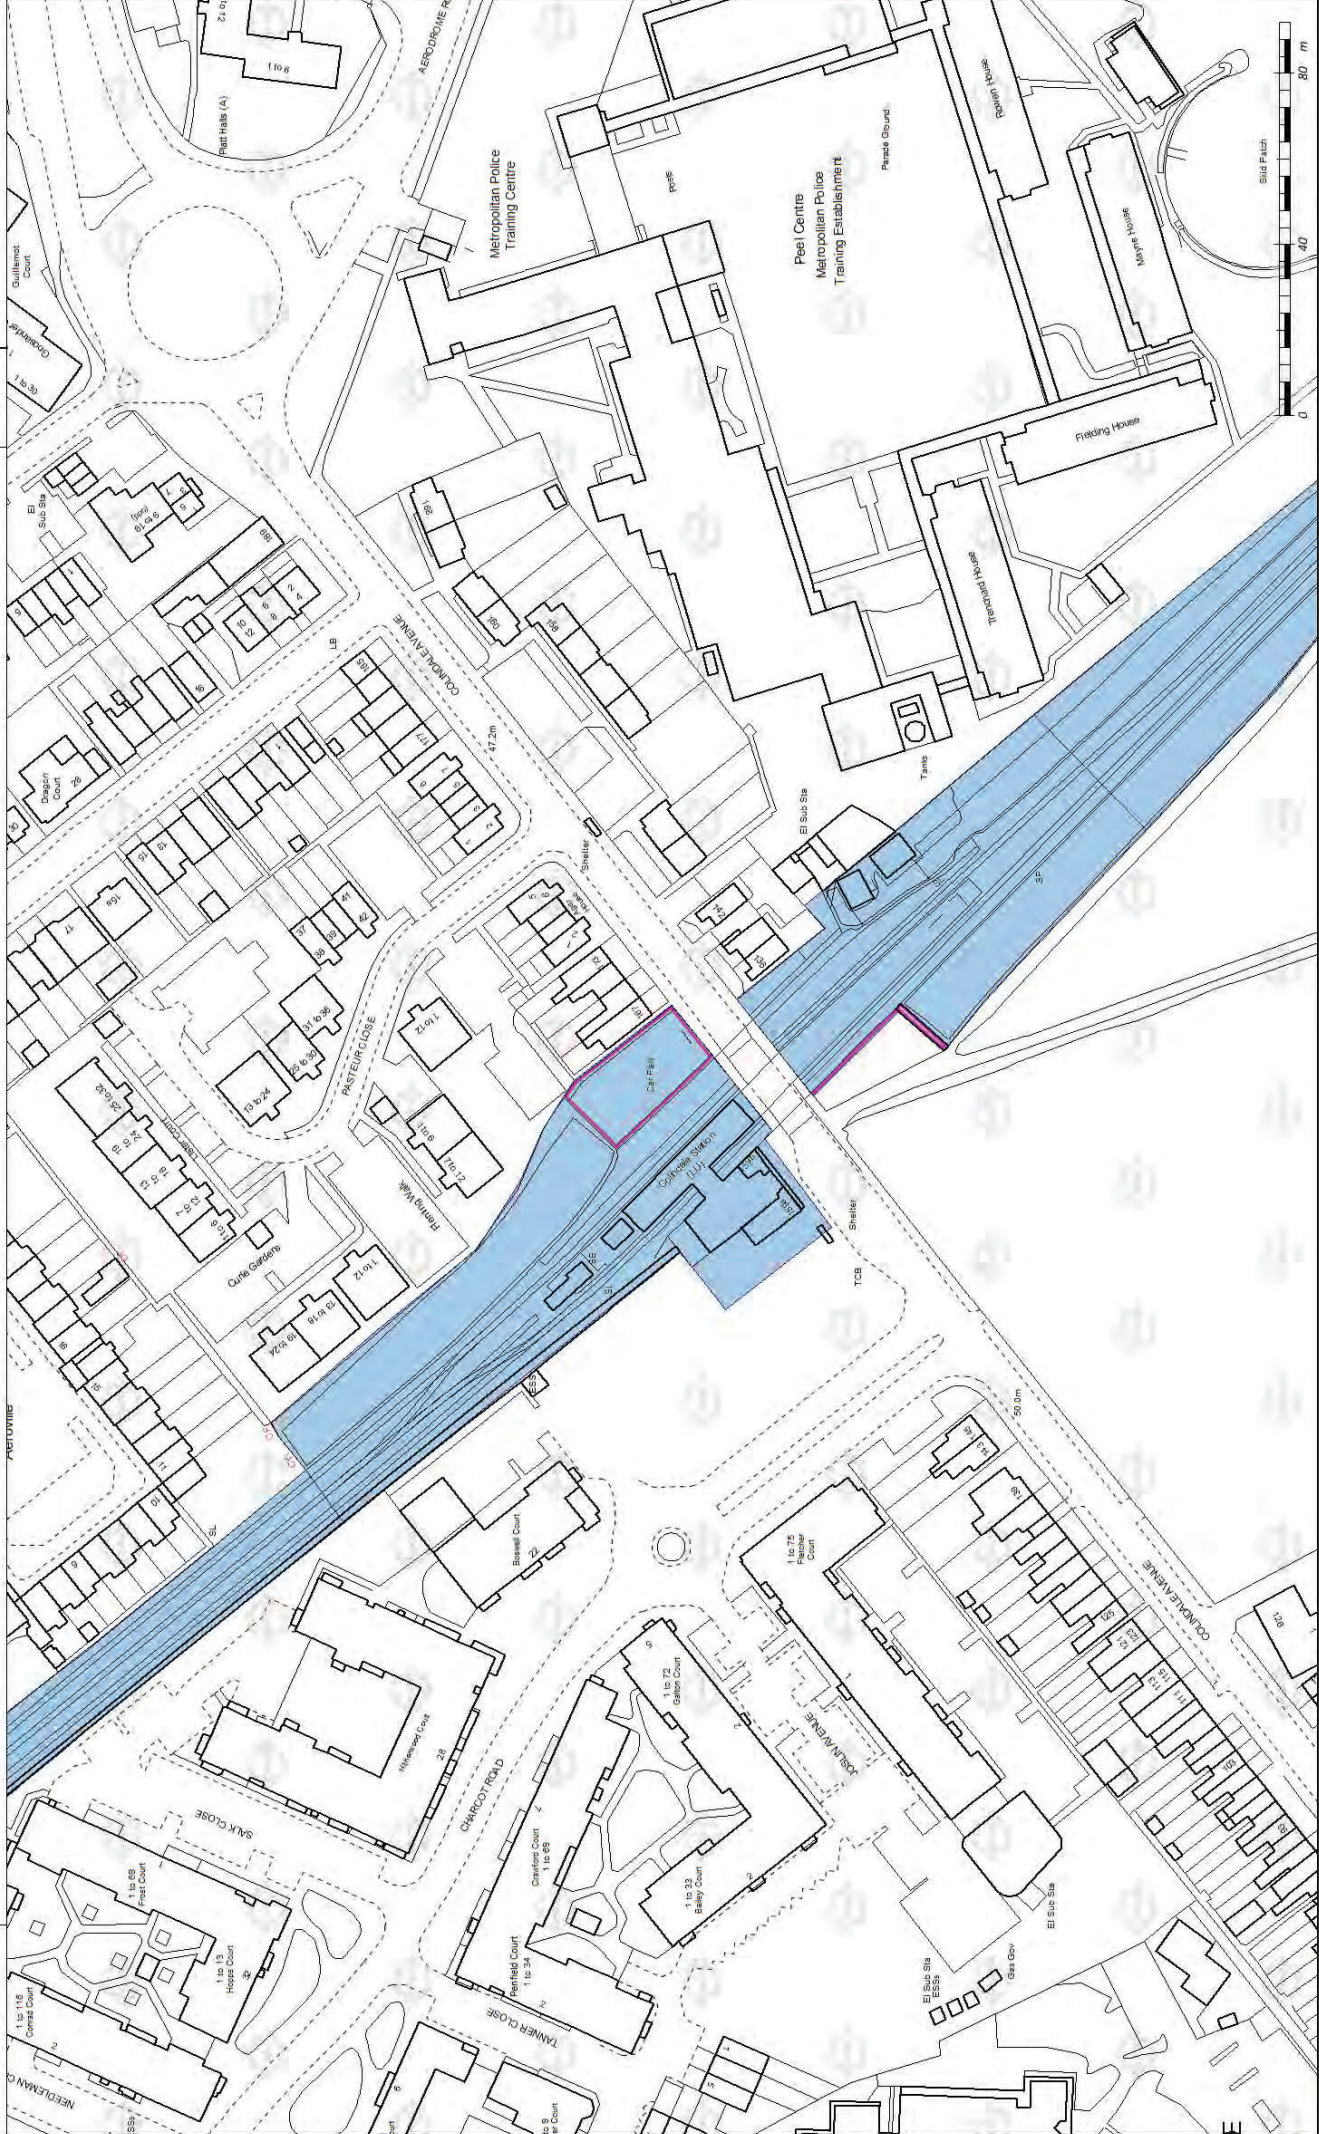

# Colindale

Date: 01/06/2016 12:21:36  
 User: robertstaunton@tfl.gov.uk  
 Scale: 1:1250 at A3

Landscape

# Croxley

Date: 01/06/2016 12:23:52

User: robertstaunton@tfl.gov.uk

Scale: 1:1250 at A3

Landscape

# Debden

Date: 01/06/2016 12:26:00  
 User: robertstaunton@tfl.gov.uk  
 Scale: 1:1250 at A3

 N

Landscape

# East Finchley

Date: 01/06/2016 12:27:55  
 User: robertstaunton@tfl.gov.uk  
 Scale: 1:1250 at A3

Landscape