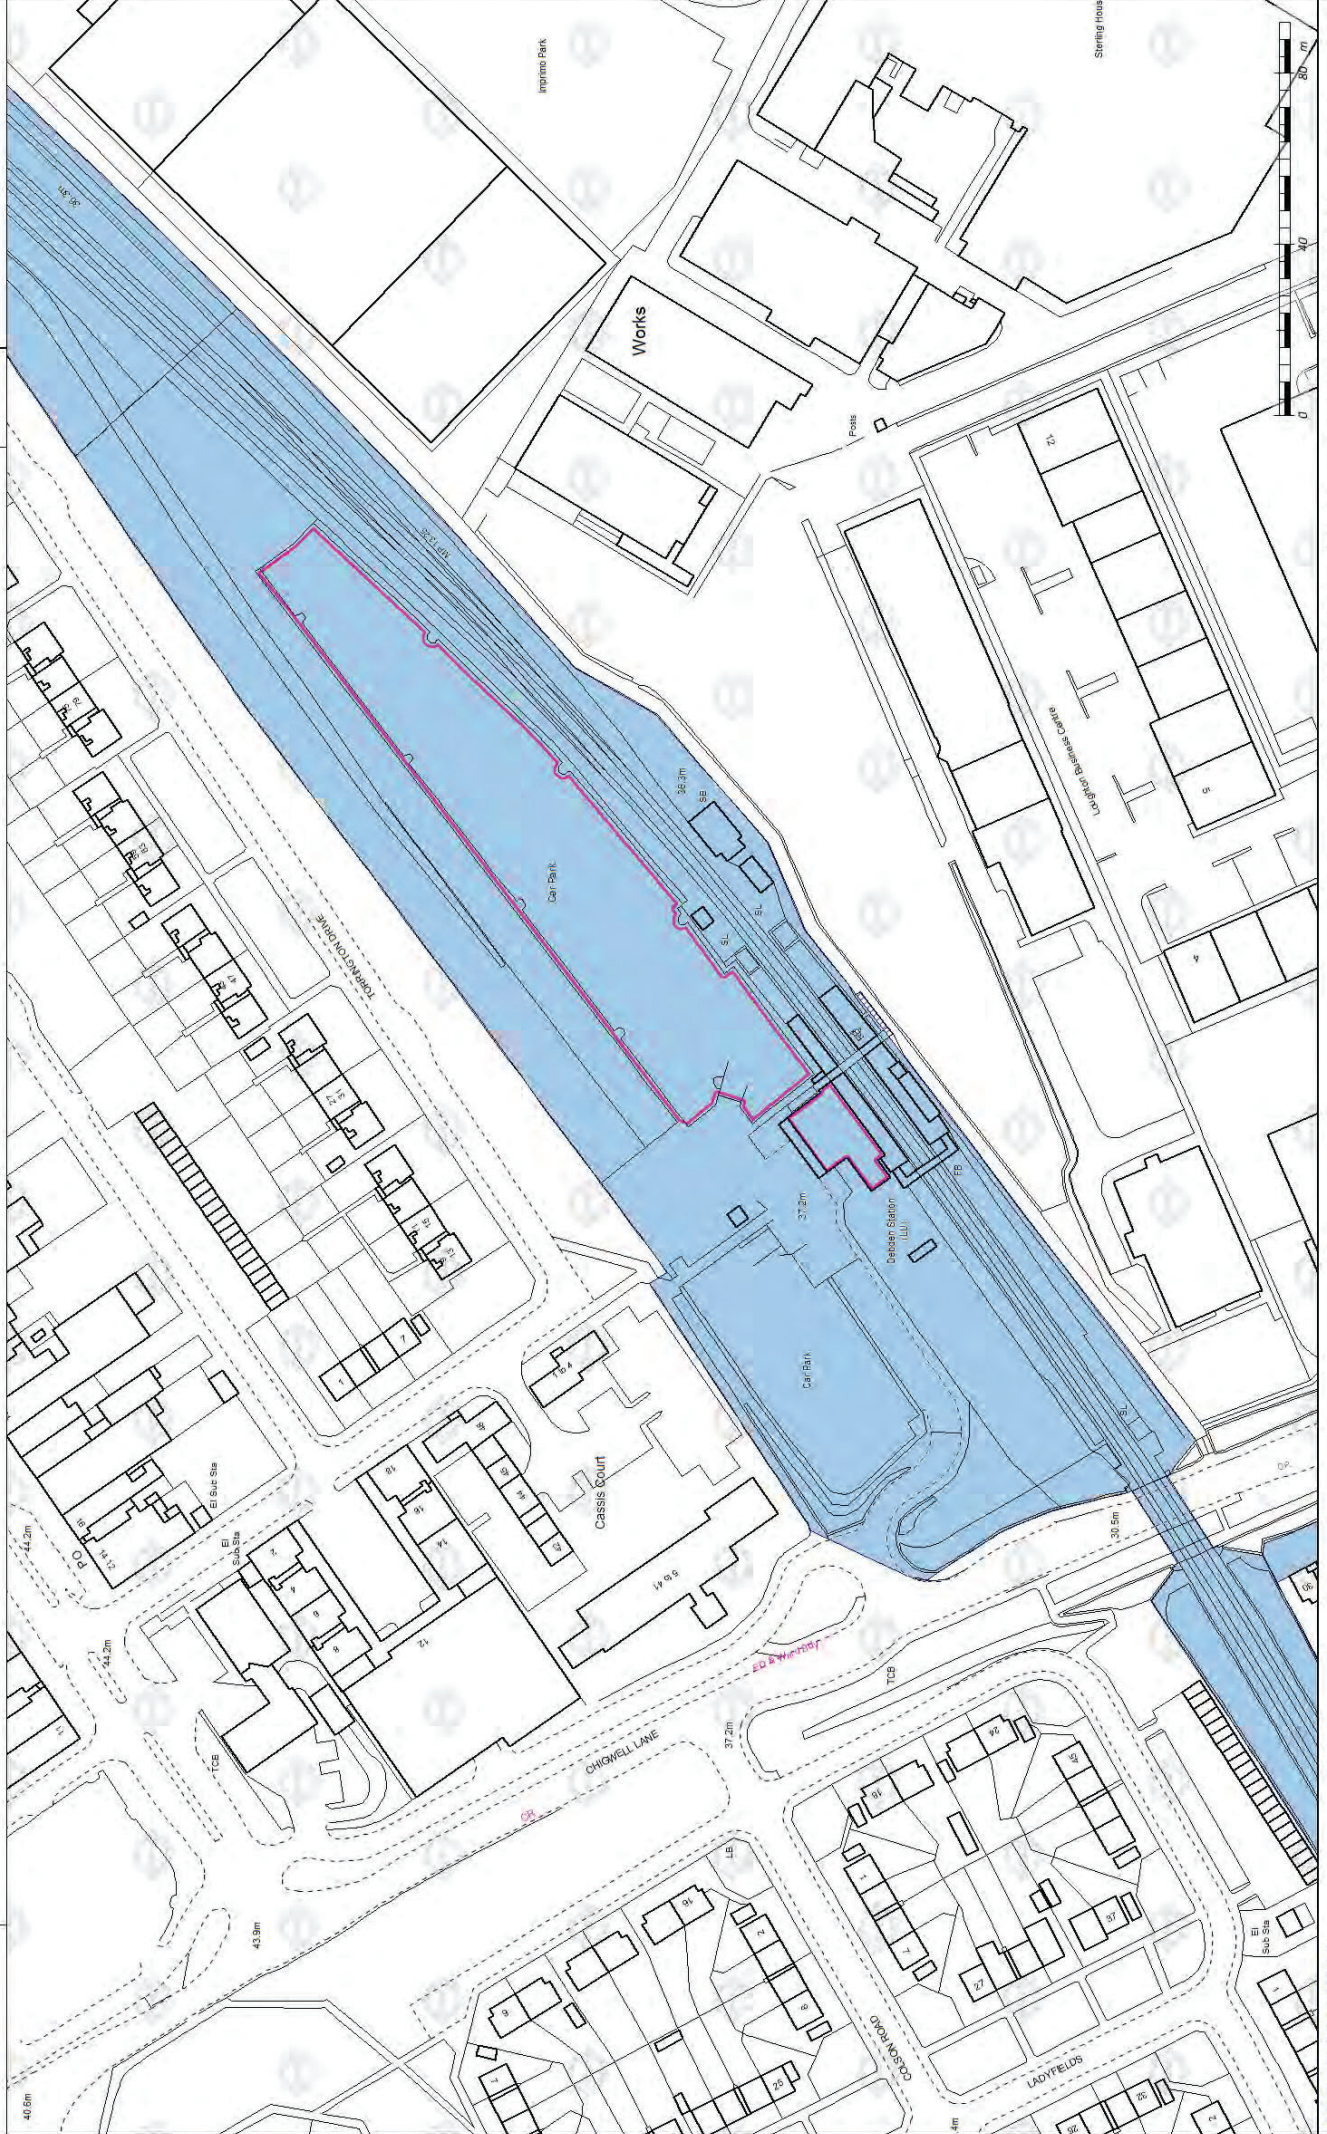

# Croxley

Date: 01/06/2016 12:23:52

User: robertstaunton@tfl.gov.uk

Scale: 1:1250 at A3

Landscape

# Debden

Date: 01/06/2016 12:26:00  
 User: robertstaunton@tfl.gov.uk  
 Scale: 1:1250 at A3

 N

Landscape

# East Finchley

Date: 01/06/2016 12:27:55  
 User: robertstaunton@tfl.gov.uk  
 Scale: 1:1250 at A3

Landscape

# Eastcote

Date: 01/06/2016 12:29:50  
User: robertstaunton@tfl.gov.uk  
Scale: 1:1250 at A3

Landscape