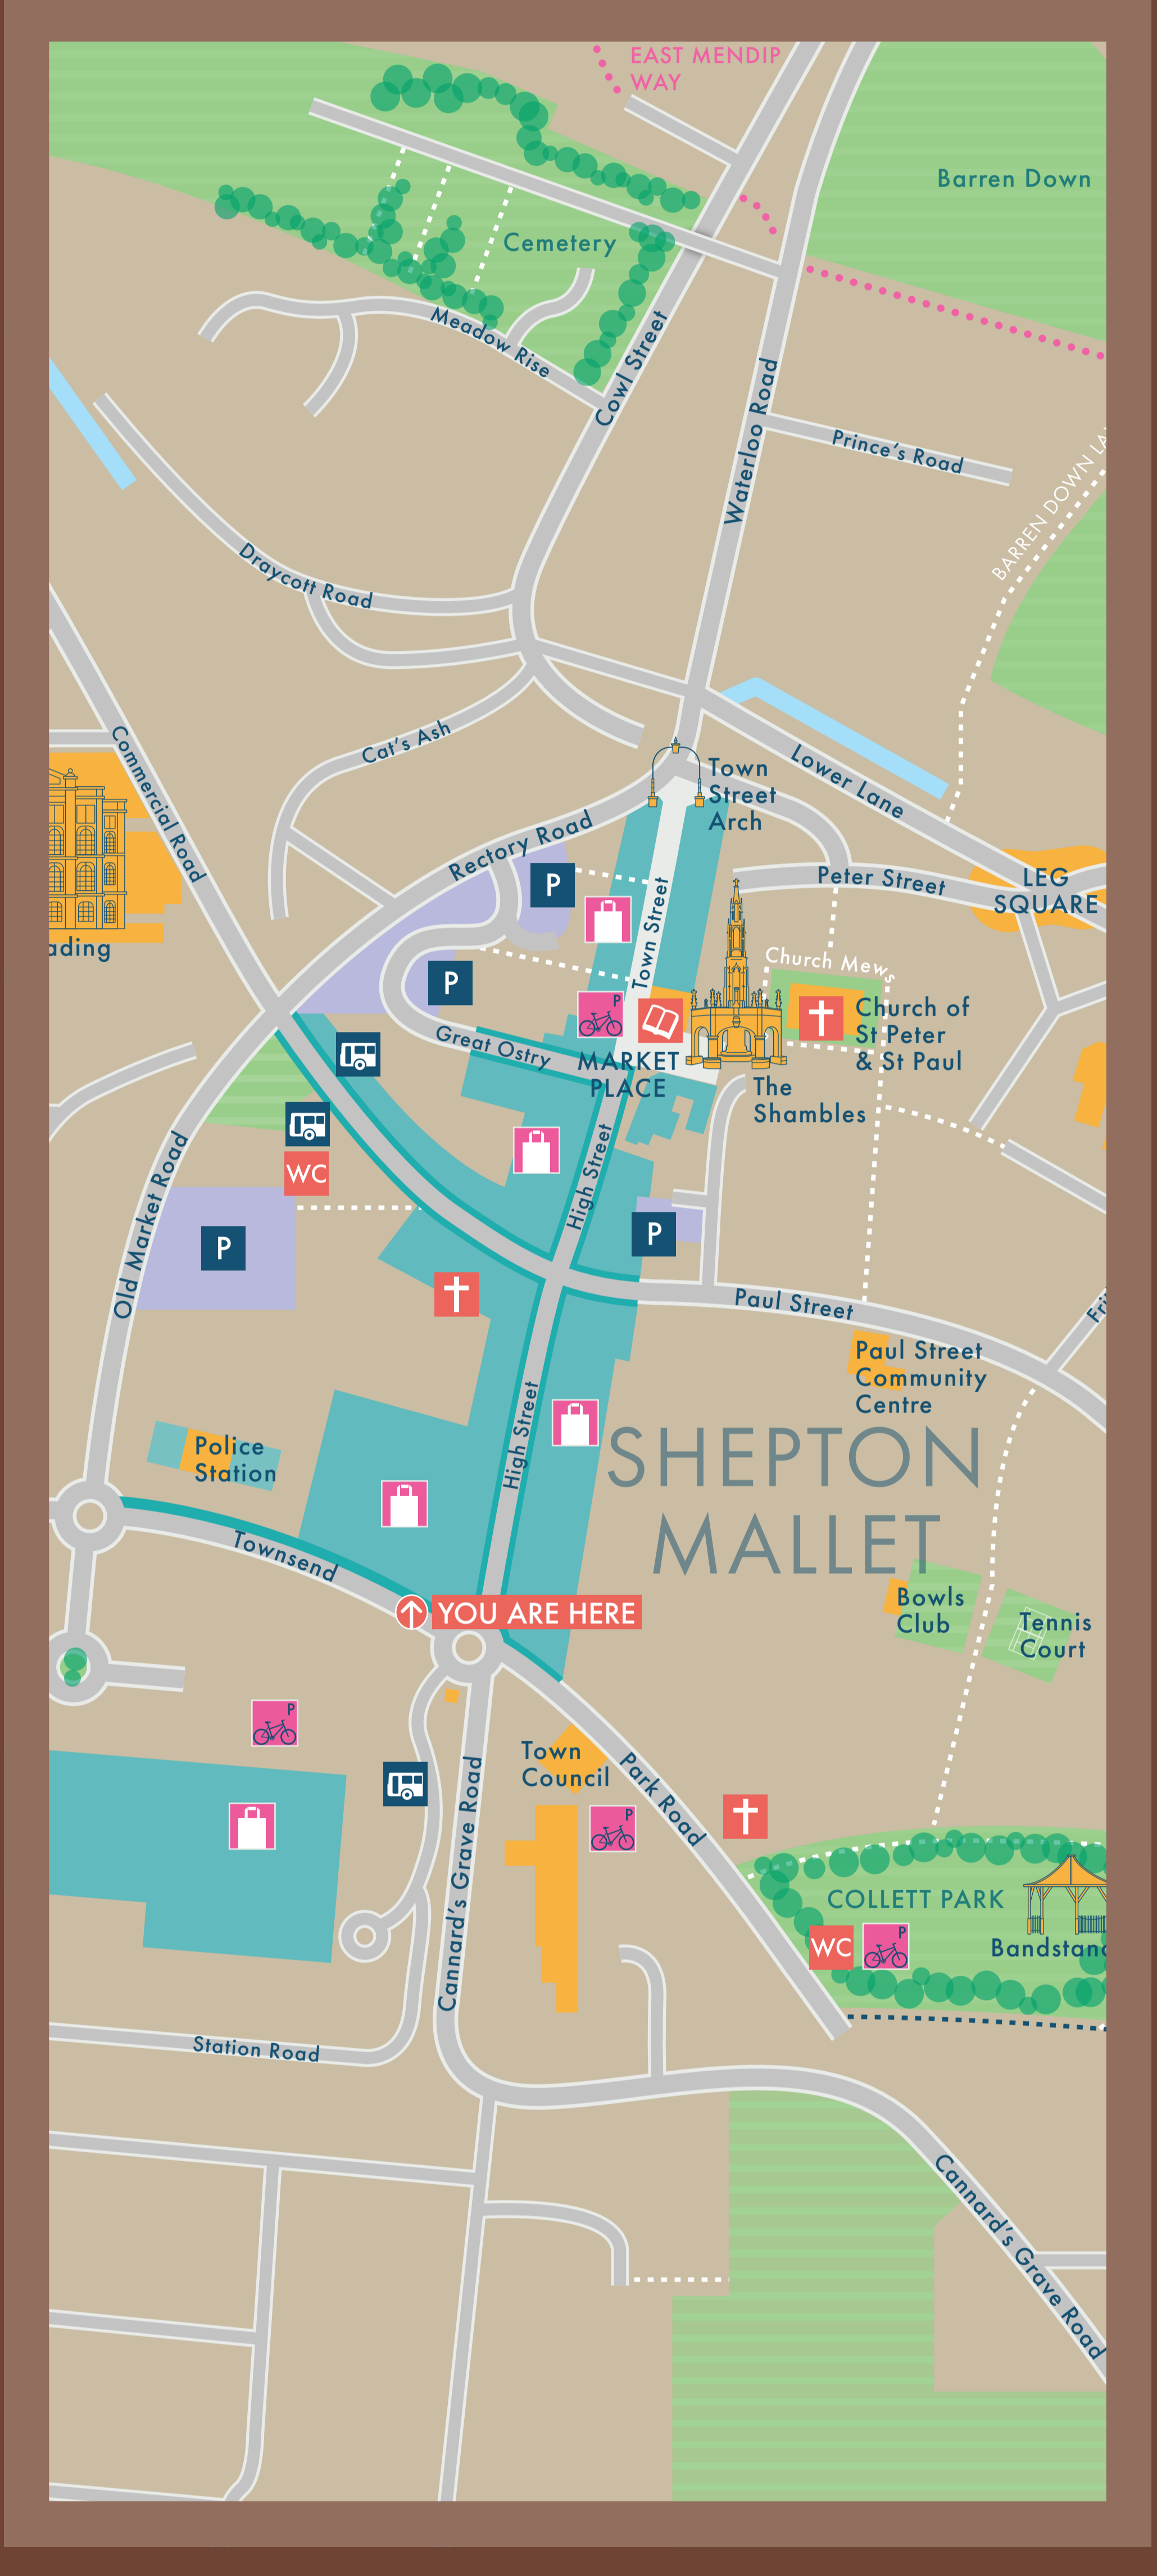

Police Station 2mins

2mins Council Offices

4mins Market Cross & The Shambles

6mins WC Collett Park & Toilets

Icon Key

- Primary Bus Stops
- Car Parks
- Church
- Hospital
- Library
- Public Toilets
- Shopping
- Key Destinations
- Parking

Trails

- Bike Parking
- Prison
- Shopping
- Viaduct
- Footpath
- East Mendip Way
- Millennium Way